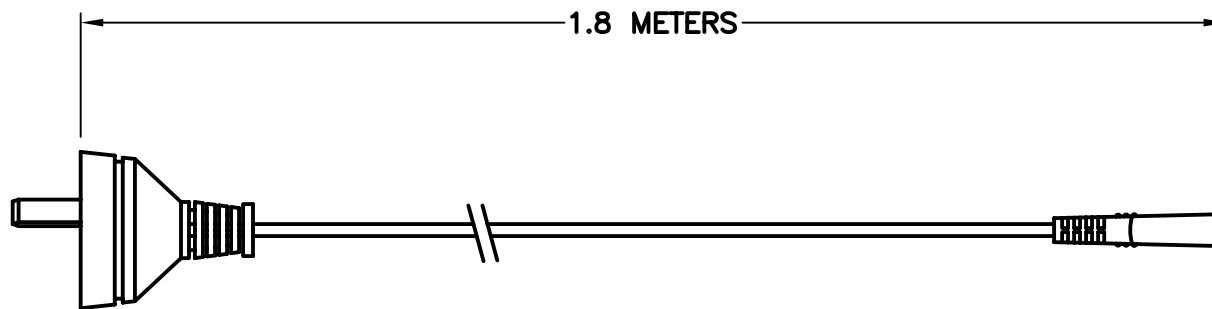

CAT. No.

84195

DETACHABLE CORD SET, CHINA 2 WIRE PLUG (NON-POLARIZED SLANTED TYPE BLADES), & EC-60320 C-7 CONNECTOR, BLACK, 2.5A 250V, 2 METERS LONG.

APPROVALS

CCC

CERTIFICATIONS

GB-15934 ROHS

STANDARDS

GB2099-1 GB1002-1 GB5023.5 GB17465.1 IEC 60320

SPECIFICATIONS:

1. OVERALL LENGTH: 1.8 METERS
2. CONDUCTORS: 0.75 mm² x 2
3. JACKET: RVV, BLACK, 70°C
4. PLUG: STRAIGHT, BLACK
5. CONNECTOR: IEC 60320 C-7, STRAIGHT, BLACK
6. RATED: 2.5 AMPERE 250 VOLT

2 WIRE PLUG

IEC 60320, C-7