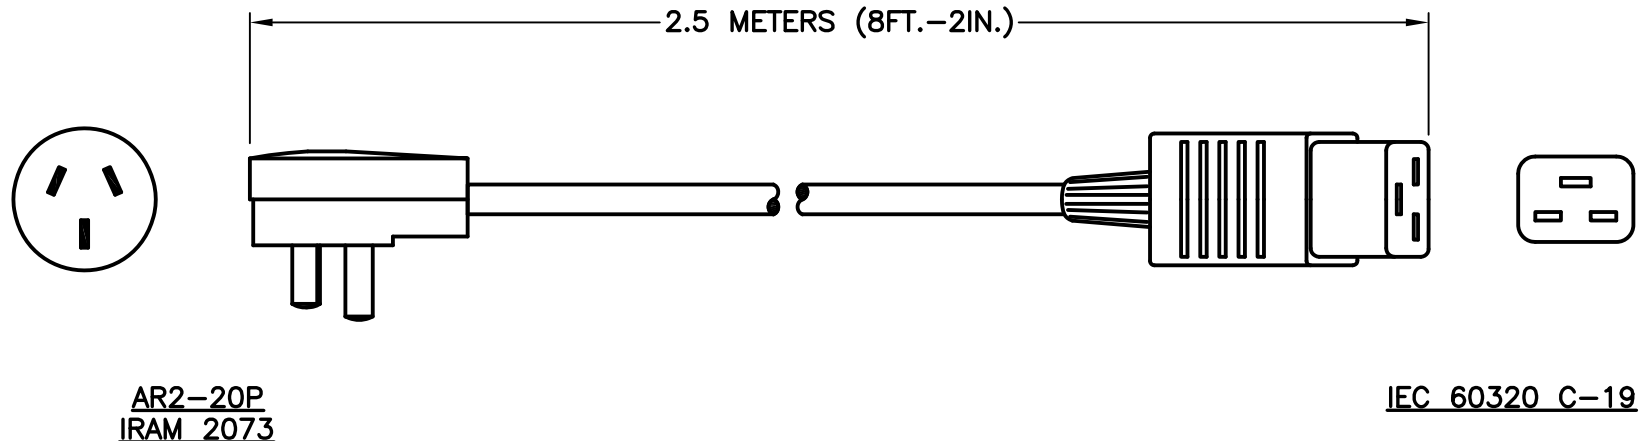

CAT. No.

84302

ARGENTINA 16 AMPERE 250 VOLT POWER CORD, IRAM 2073 TYPE I ANGLE PLUG (AR2-20P), IEC 60320 C-19 CONNECTOR, 2 POLE-3 WIRE GROUNDING (2P+E), 2.5 METERS (8FT.-2IN.) LONG. BLACK.

CERTIFICATIONS

CE

STANDARDS

IEC 60320

IRAM 2073

SPECIFICATIONS:

1. OVERALL LENGTH: 2.5 METERS (8FT.-2IN.)
2. CONDUCTORS: 1.5 mm x 3 (14 AWG x 3)
3. JACKET: H05VV-F (SJTO), 105°C, BLACK
4. PLUG: IRAM 2073, AR2-20P, DOWN ANGLE, BLACK
5. CONNECTOR: IEC 60320, C-19, STRAIGHT, BLACK
6. RATED: 16 AMPERE 250 VOLT

NOTE:

ARGENTINA POWER CORDS ARE DESIGNED AND APPROVED FOR USE IN ARGENTINA ONLY. ARGENTINA PLUG/OUTLET WIRING SYSTEMS (POLARITY) IS DIFFERENT FROM OTHER COUNTRIES THAT HAVE SIMILAR TYPE "I" PLUG CONFIGURATION DESIGNS.