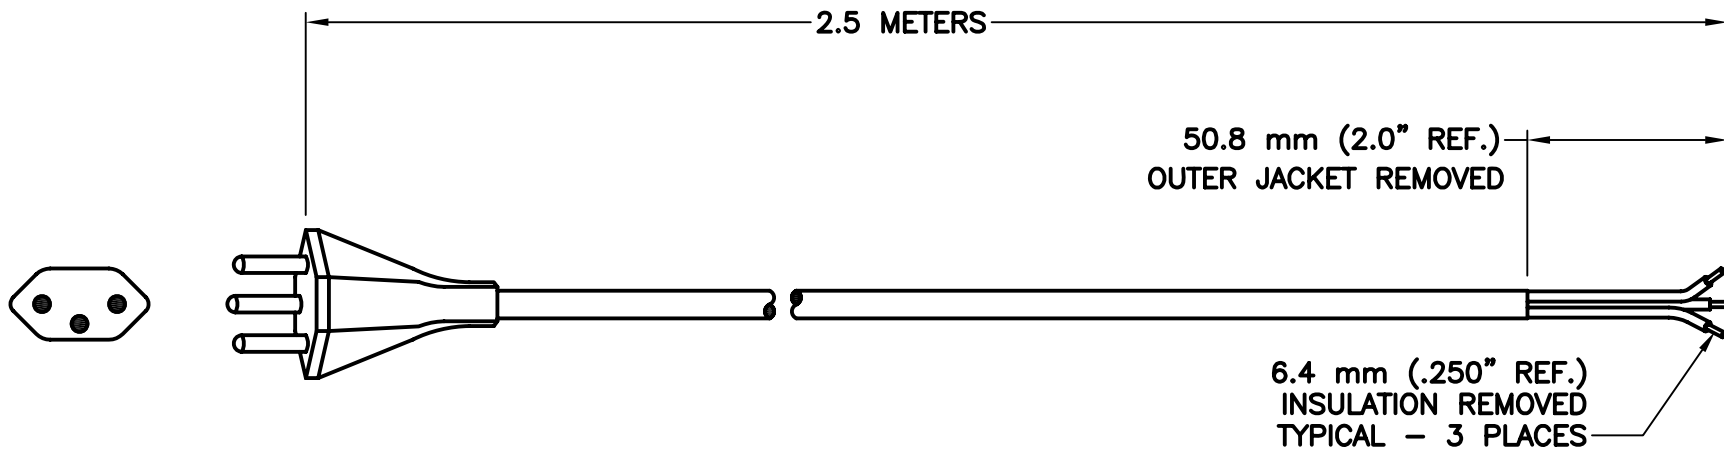

CAT. No.

85010

POWER SUPPLY CORD, SWISS SW1-10P STRAIGHT PLUG, 6A 250V, BLACK, 2.5 METER.

APPROVALS	SEV <input checked="" type="checkbox"/>
CERTIFICATIONS	CE <input checked="" type="checkbox"/> ROHS <input checked="" type="checkbox"/>
STANDARDS	SEV 1011 <input checked="" type="checkbox"/>

SPECIFICATIONS:

1. OVERALL LENGTH: 2.5 METERS
2. CONDUCTORS: 0.75 mm² x 3 WITH IEC COLOR CODE (GREEN/YELLOW, BLUE, BROWN)
3. JACKET: H05VV-F, BLACK, OUTSIDE DIAMETER APPROXIMATELY 6.4 mm
4. PLUG: SEV 1011, STRAIGHT, BLACK
5. CONNECTOR: NONE
6. RATED: 6 AMPERE 250 VOLT