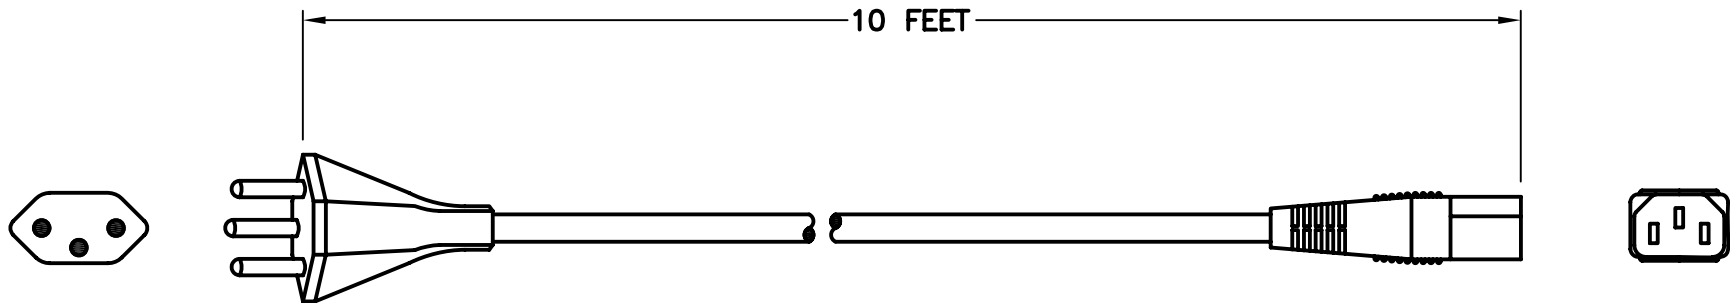

CAT. No.

85101x10FT

DETACHABLE CORD SET, SWISS SW1-10P PLUG & IEC60320 C-13 CONNECTOR, 10A 250V, BLACK, 10 FEET.

APPROVALS

SEV

CERTIFICATIONS

CE

ROHS

STANDARDS

SEV 1011

IEC 60320

**SPECIFICATIONS:**

1. OVERALL LENGTH: 10 FEET
2. CONDUCTORS: 1.0 mm<sup>2</sup> x 3 WITH IEC COLOR CODE (GREEN/YELLOW, BLUE, BROWN)
3. JACKET: H05VV-F, BLACK
4. PLUG: SEV 1011, STRAIGHT, BLACK
5. CONNECTOR: IEC 60320 C-13, STRAIGHT, BLACK
6. RATED: 10 AMPERE 250 VOLT