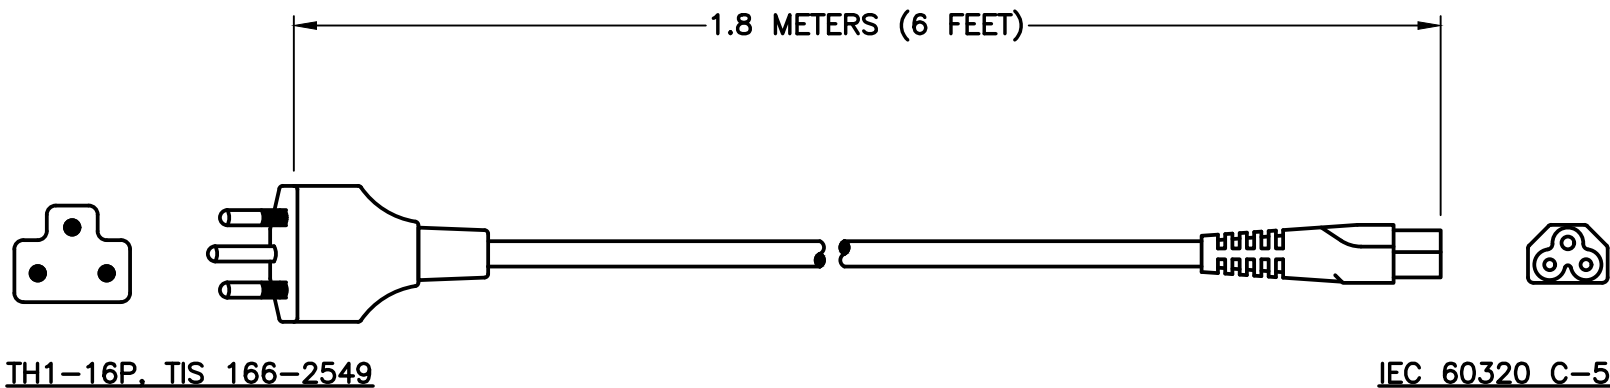

CAT. No. 85105	THAILAND 2.5 AMPERE 250 VOLT POWER CORD, TIS 166-2549 PLUG, TISI TYPE O (TH1-16P), H05VV-F 0.75mm ² CORDAGE, IEC 60320 C-5 CONNECTOR, 2 POLE-3 WIRE GROUNDING (2P+E), 1.8 METERS (6 FEET) (72") LONG. BLACK.		
THAILAND PLUG APPROVALS	COMPLIANT WITH TIS 166-2549 STANDARD <input checked="" type="checkbox"/>		
CORDAGE APPROVALS	PSE JET <input checked="" type="checkbox"/>	CCC <input checked="" type="checkbox"/>	VDE <input checked="" type="checkbox"/>
C-5 CONNECTOR APPROVALS	PSE JET <input checked="" type="checkbox"/>	CCC <input checked="" type="checkbox"/>	VDE <input checked="" type="checkbox"/>
CERTIFICATIONS	REACH <input checked="" type="checkbox"/>	ROHS <input checked="" type="checkbox"/>	ROHS2 <input checked="" type="checkbox"/> ROHS3 <input checked="" type="checkbox"/> CE <input checked="" type="checkbox"/>
STANDARDS	TIS 166-2549 <input checked="" type="checkbox"/>	IEC 60320 C-5 <input checked="" type="checkbox"/>	

SPECIFICATIONS:

1. OVERALL LENGTH: 1.8 METERS (6 FEET)
2. CONDUCTORS: 0.75mm² x 3 (BROWN/BLUE/GREEN-YELLOW)
3. JACKET: H05VV-F, BLACK
4. PLUG: TIS 166-2549, STRAIGHT, BLACK
5. CONNECTOR: IEC 60320 C-5, STRAIGHT, BLACK
6. RATED: 2.5 AMPERE 250 VOLT
7. TEMP. RATING: 70°C

RELATED POWER CORDS:

CATALOG No	DESCRIPTION
85113	THAILAND TO C-13, 2.5 METERS
85113X10FT	THAILAND TO C-13, 10 FEET
85113-RA	THAILAND TO RIGHT ANGLE C-13, 2.5 METERS
85113-LA	THAILAND TO LEFT ANGLE C-13, 2.5 METERS
85113-LK	THAILAND TO LOCKING C-13, 2.5 METERS
85105	THAILAND TO C-5, 1.8 METERS
85113-C15	THAILAND TO C-15, 2.5 METERS
85119	THAILAND TO C-19, 2.5 METERS
85119-LK	THAILAND TO LOCKING C-19, 2.5 METERS
85130	THAILAND TO STRIPPED ENDS, 10A-250V, 8 FEET
85130X10FT	THAILAND TO STRIPPED ENDS, 10A-250V, 10 FEET
85140	THAILAND TO STRIPPED ENDS, 16A-250V, 8 FEET
85245-BLK	THAILAND PLUG, BLACK
85160-BLK	THAILAND CONNECTOR, BLACK
85164	THAILAND POWER CORD