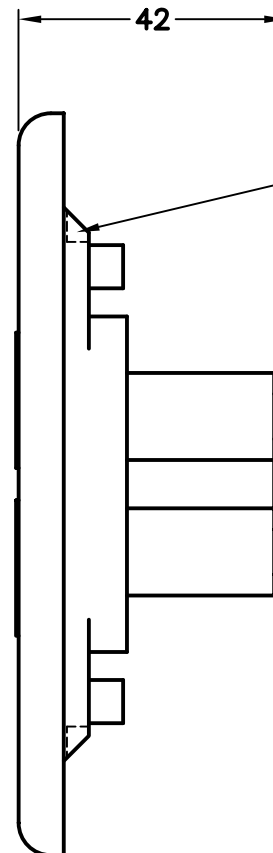

CAT. No.

85310

BRAZIL FLUSH MOUNT SINGLE OUTLET & WALL PLATE, WHITE, 2 POLE 3 WIRE, 10A 250V, (BR2-10R).
SCREW MOUNT TO AMERICAN 2X4 WALL BOXES. STANDARD=NBR14136 (INMETRO APPROVED).

APPROVALS

INMETRO

STANDARDS

NBR 14136

ALL DIMENSIONS ARE IN MILLIMETERS

NOTE:

NBR14136 OUTLETS WILL NOT ACCEPT SWISS
TYPE PLUGS

NOTE:

TRIM FLANGE (4) PLACES.
REQUIRED WHEN MOUNTING
TO SOME 2x4 WALL BOXES.