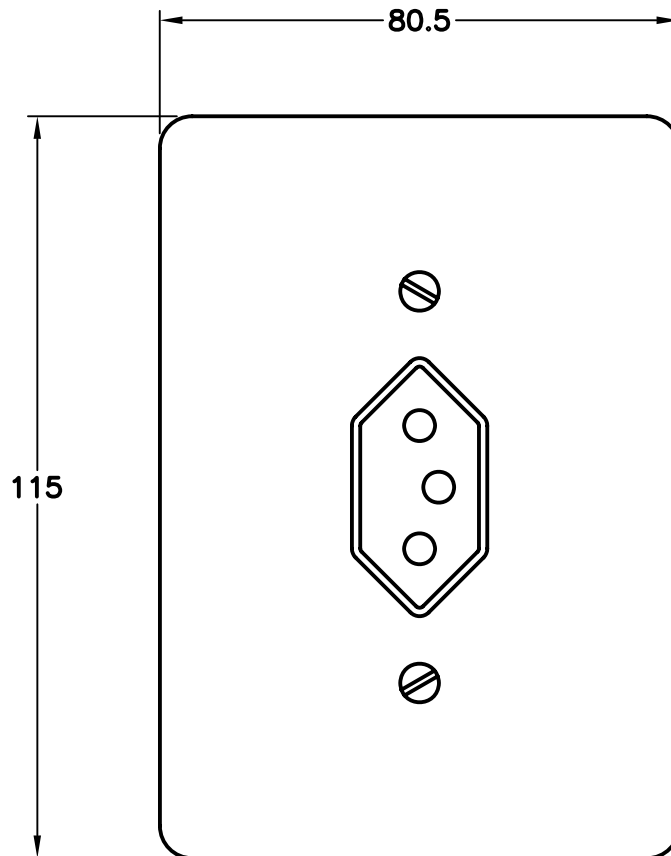

CAT. No.

85310

BRAZIL FLUSH MOUNT SINGLE OUTLET & WALL PLATE, WHITE, 2 POLE 3 WIRE, 10A 250V, (BR2-10R).
SCREW MOUNT TO AMERICAN 2X4 WALL BOXES. STANDARD=NBR14136 (INMETRO APPROVED).

APPROVALS

INMETRO

STANDARDS

NBR 14136

ALL DIMENSIONS ARE IN MILLIMETERS

NOTE:

NBR14136 OUTLETS WILL NOT ACCEPT SWISS
TYPE PLUGS

NOTE:

TRIM FLANGE (4) PLACES.
REQUIRED WHEN MOUNTING
TO SOME 2x4 WALL BOXES.