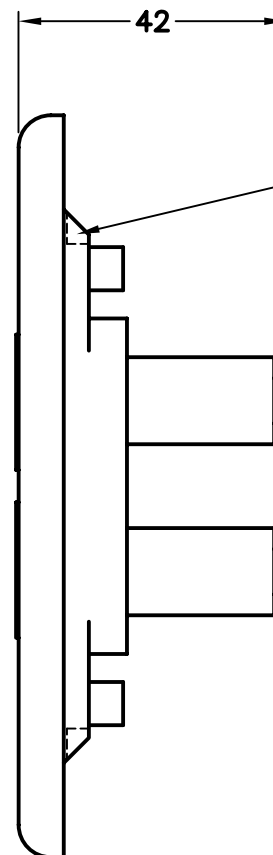

CAT. No.

85320

BRAZIL FLUSH MOUNT DUPLEX OUTLET & WALL PLATE, WHITE, 2 POLE 3 WIRE, 10A 250V, (BR2-10R).
SCREW MOUNT TO AMERICAN 2X4 WALL BOXES. STANDARD=NBR14136 (INMETRO APPROVED).

APPROVALS

INMETRO

STANDARDS

NBR 14136

ALL DIMENSIONS ARE IN MILLIMETERS

NOTE:

NBR14136 OUTLETS WILL NOT ACCEPT SWISS
TYPE PLUGS

NOTE:

TRIM FLANGE (4) PLACES.
REQUIRED WHEN MOUNTING
TO SOME 2x4 WALL BOXES.