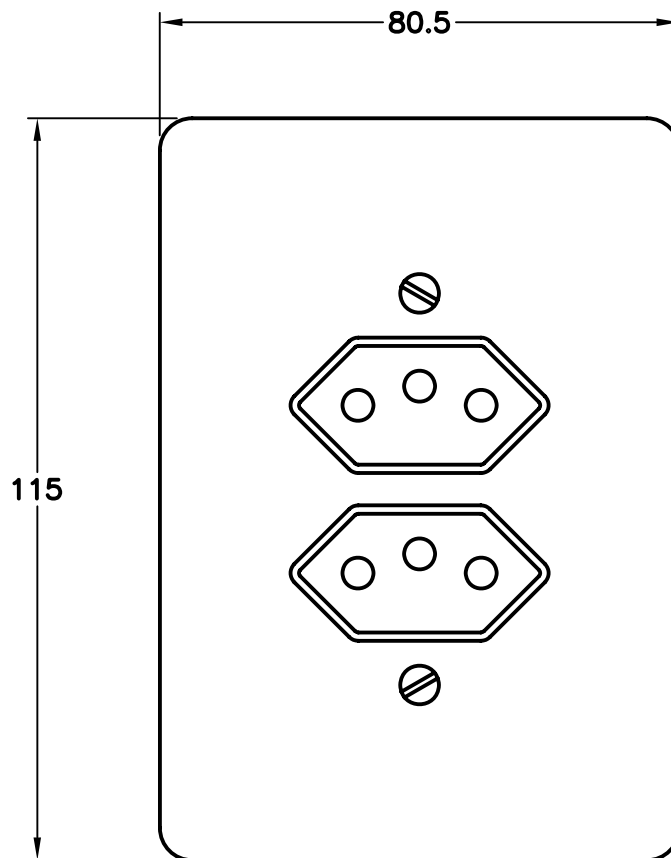

CAT. No.

85320

BRAZIL FLUSH MOUNT DUPLEX OUTLET & WALL PLATE, WHITE, 2 POLE 3 WIRE, 10A 250V, (BR2-10R).
SCREW MOUNT TO AMERICAN 2X4 WALL BOXES. STANDARD=NBR14136 (INMETRO APPROVED).

APPROVALS

INMETRO

STANDARDS

NBR 14136

ALL DIMENSIONS ARE IN MILLIMETERS

NOTE:

NBR14136 OUTLETS WILL NOT ACCEPT SWISS
TYPE PLUGS

NOTE:

TRIM FLANGE (4) PLACES.
REQUIRED WHEN MOUNTING
TO SOME 2x4 WALL BOXES.