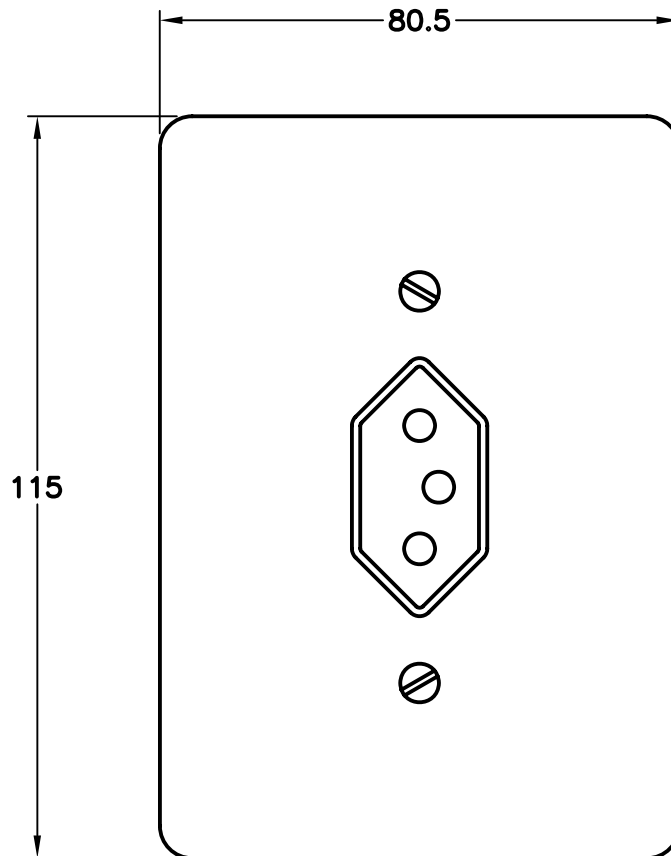

CAT. No.

85410

BRAZIL FLUSH MOUNT SINGLE OUTLET & WALL PLATE, WHITE, 2 POLE 3 WIRE, 20A 250V, (BR3-20R).  
SCREW MOUNT TO AMERICAN 2X4 WALL BOXES. STANDARD=NBR14136 (INMETRO APPROVED).

APPROVALS

INMETRO

STANDARDS

NBR 14136

ALL DIMENSIONS ARE IN MILLIMETERS

**NOTE:**

OUTLET #85410 ACCEPTS BOTH  
10 AMPERE + 20 AMPERE BRAZIL NBR14136  
TYPE PLUGS

NBR14136 OUTLETS WILL NOT ACCEPT SWISS  
TYPE PLUGS

**NOTE:**

TRIM FLANGE (4) PLACES.  
REQUIRED WHEN MOUNTING  
TO SOME 2x4 WALL BOXES.