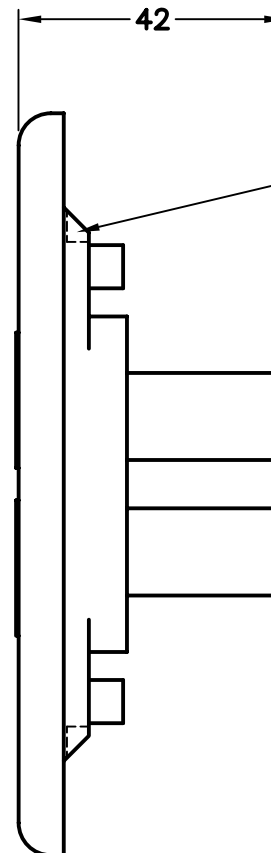

CAT. No.

85410

BRAZIL FLUSH MOUNT SINGLE OUTLET & WALL PLATE, WHITE, 2 POLE 3 WIRE, 20A 250V, (BR3-20R).  
SCREW MOUNT TO AMERICAN 2X4 WALL BOXES. STANDARD=NBR14136 (INMETRO APPROVED).

APPROVALS

INMETRO

STANDARDS

NBR 14136

ALL DIMENSIONS ARE IN MILLIMETERS

**NOTE:**

OUTLET #85410 ACCEPTS BOTH  
10 AMPERE + 20 AMPERE BRAZIL NBR14136  
TYPE PLUGS

NBR14136 OUTLETS WILL NOT ACCEPT SWISS  
TYPE PLUGS

**NOTE:**

TRIM FLANGE (4) PLACES.  
REQUIRED WHEN MOUNTING  
TO SOME 2x4 WALL BOXES.