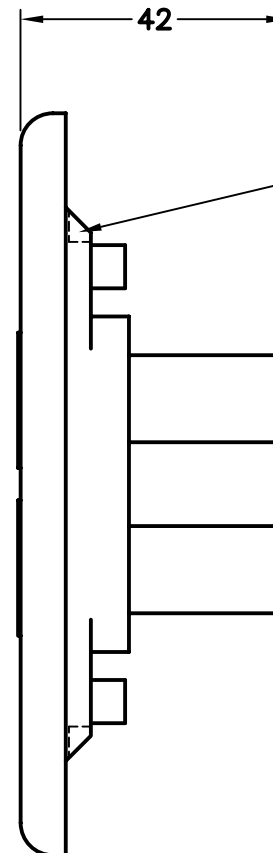

CAT. No.

85420

BRAZIL FLUSH MOUNT DUPLEX OUTLET & WALL PLATE, WHITE, 2 POLE 3 WIRE, 20A 250V, (BR3-20R).
SCREW MOUNT TO AMERICAN 2X4 WALL BOXES. STANDARD=NBR14136 (INMETRO APPROVED).

APPROVALS

INMETRO

STANDARDS

NBR 14136

ALL DIMENSIONS ARE IN MILLIMETERS

NOTE:

OUTLET #85420 ACCEPTS BOTH
10 AMPERE + 20 AMPERE BRAZIL NBR14136
TYPE PLUGS

NBR14136 OUTLETS WILL NOT ACCEPT SWISS
TYPE PLUGS

NOTE:

TRIM FLANGE (4) PLACES.
REQUIRED WHEN MOUNTING
TO SOME 2x4 WALL BOXES.