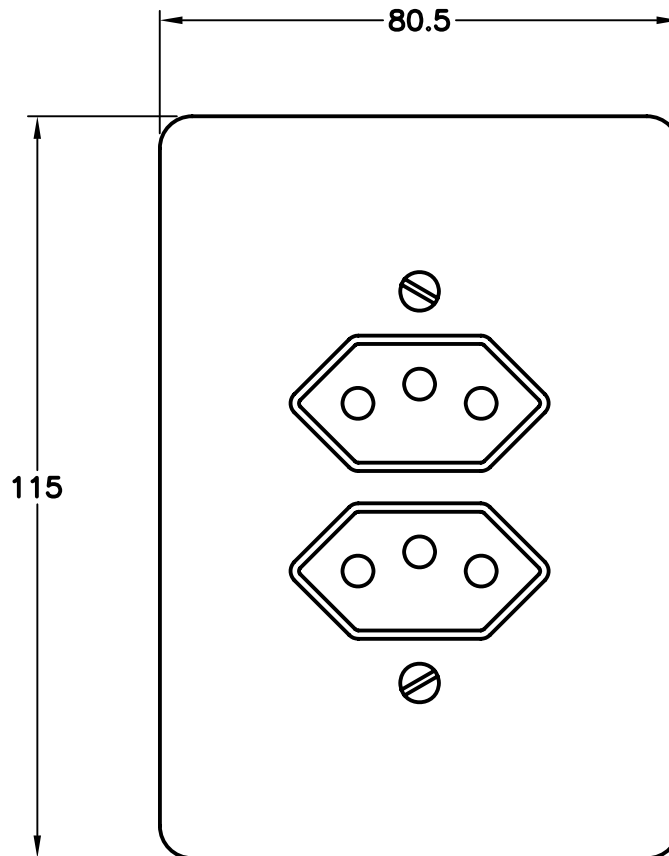

CAT. No.

85420

BRAZIL FLUSH MOUNT DUPLEX OUTLET & WALL PLATE, WHITE, 2 POLE 3 WIRE, 20A 250V, (BR3-20R).
SCREW MOUNT TO AMERICAN 2X4 WALL BOXES. STANDARD=NBR14136 (INMETRO APPROVED).

APPROVALS

INMETRO

STANDARDS

NBR 14136

ALL DIMENSIONS ARE IN MILLIMETERS

NOTE:

OUTLET #85420 ACCEPTS BOTH
10 AMPERE + 20 AMPERE BRAZIL NBR14136
TYPE PLUGS

NBR14136 OUTLETS WILL NOT ACCEPT SWISS
TYPE PLUGS

NOTE:

TRIM FLANGE (4) PLACES.
REQUIRED WHEN MOUNTING
TO SOME 2x4 WALL BOXES.