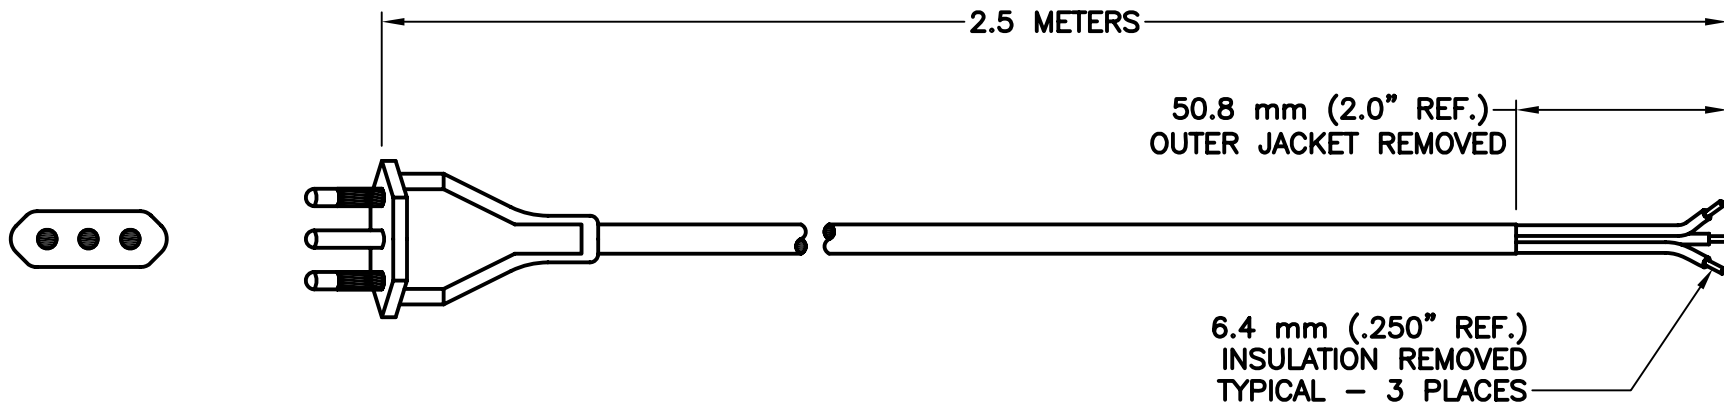

CAT. No.

86040

POWER SUPPLY CORD, ITALIAN IT1-10P STRAIGHT PLUG, 10A 250V, BLACK, 2.5 METER.

APPROVALS	IMQ <input checked="" type="checkbox"/>
CERTIFICATIONS	CE <input checked="" type="checkbox"/> ROHS <input checked="" type="checkbox"/>
STANDARDS	CEI 23-16/VII <input checked="" type="checkbox"/>

**SPECIFICATIONS:**

1. OVERALL LENGTH: 2.5 METERS
2. CONDUCTORS: 1.0 MM x 3 WITH IEC COLOR CODE (GREEN/YELLOW, BLUE, BROWN)
3. JACKET: H05VV-F, BLACK, OUTSIDE DIAMETER APPROXIMATELY 7.2 mm
4. PLUG: CEI 23-16/VII, STRAIGHT, BLACK
5. CONNECTOR: NONE
6. RATED: 10 AMPERE 250 VOLT