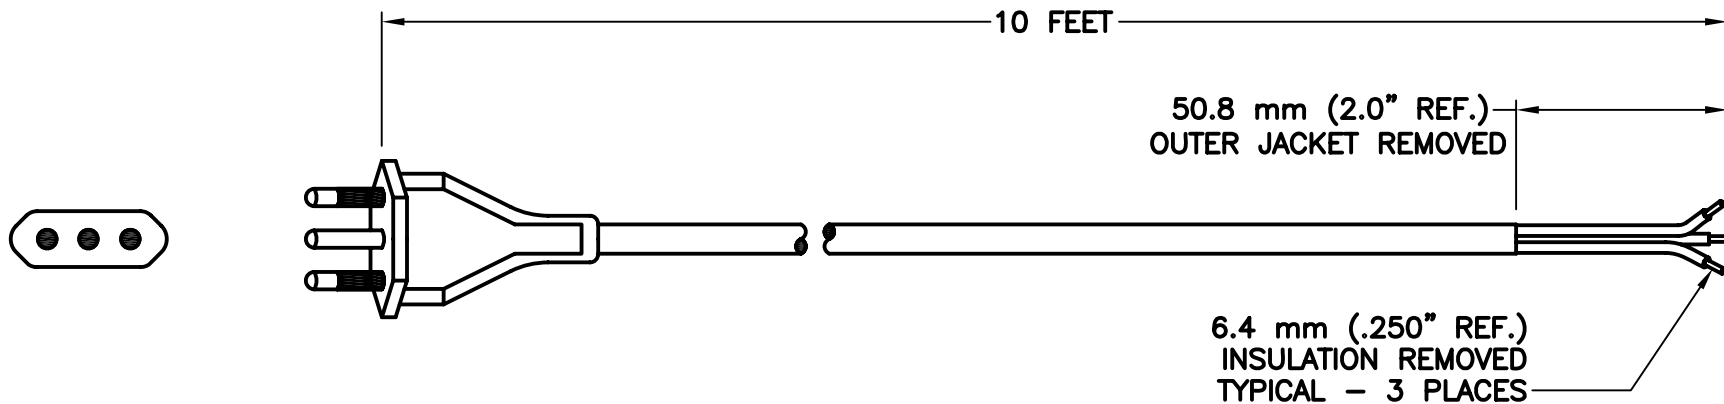

CAT. No.

86040x10FT

POWER SUPPLY CORD, ITALIAN IT1-10P STRAIGHT PLUG, 10A 250V, BLACK, 10 FT LONG.

APPROVALS

IMQ

CERTIFICATIONS

CE

ROHS

STANDARDS

CEI 23-16/VII

SPECIFICATIONS:

1. OVERALL LENGTH: 10 FEET
2. CONDUCTORS: 1.0 MM x 3 WITH IEC COLOR CODE (GREEN/YELLOW, BLUE, BROWN)
3. JACKET: H05VV-F, BLACK, OUTSIDE DIAMETER APPROXIMATELY 7.2 mm
4. PLUG: CEI 23-16/VII, STRAIGHT, BLACK
5. CONNECTOR: NONE
6. RATED: 10 AMPERE 250 VOLT