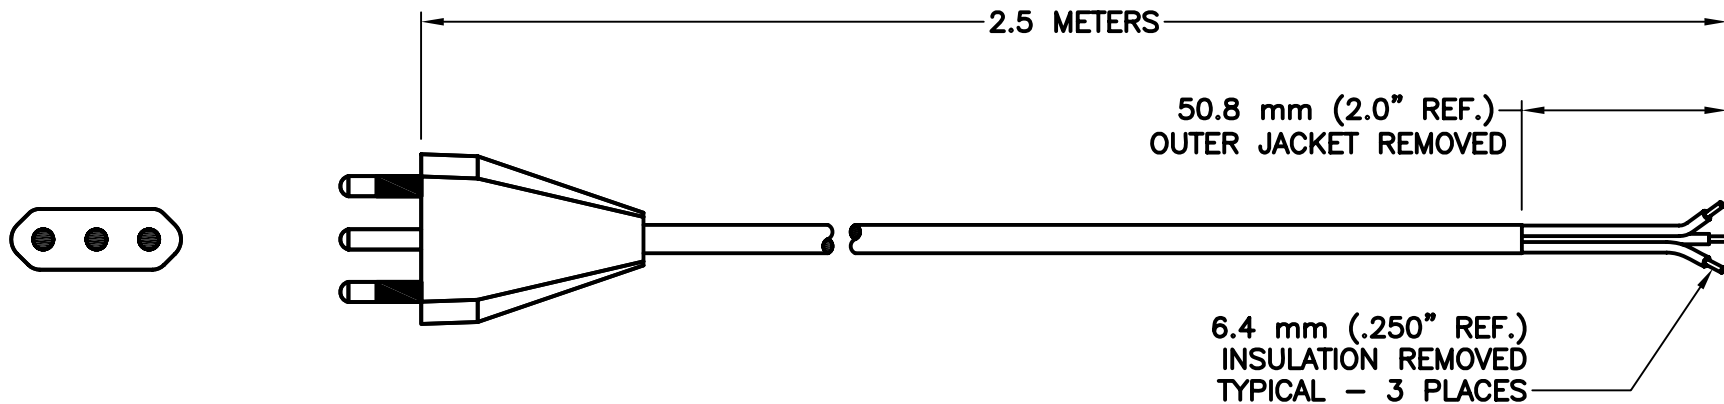

CAT. No.

86070

POWER SUPPLY CORD, ITALIAN IT2-16P STRAIGHT PLUG, 16A 250V, BLACK, 2.5 METER.

CERTIFICATIONS

ROHS

STANDARDS

CEI 23-16/VII

**SPECIFICATIONS:**

1. OVERALL LENGTH: 2.5 METERS
2. CONDUCTORS: 1.5 MM x 3 WITH IEC COLOR CODE (GREEN/YELLOW, BLUE, BROWN)
3. JACKET: H05VV-F, BLACK, OUTSIDE DIAMETER APPROXIMATELY 8.3 mm
4. PLUG: CEI 23-16/VII, STRAIGHT, BLACK
5. CONNECTOR: NONE
6. RATED: 16 AMPERE 250 VOLT