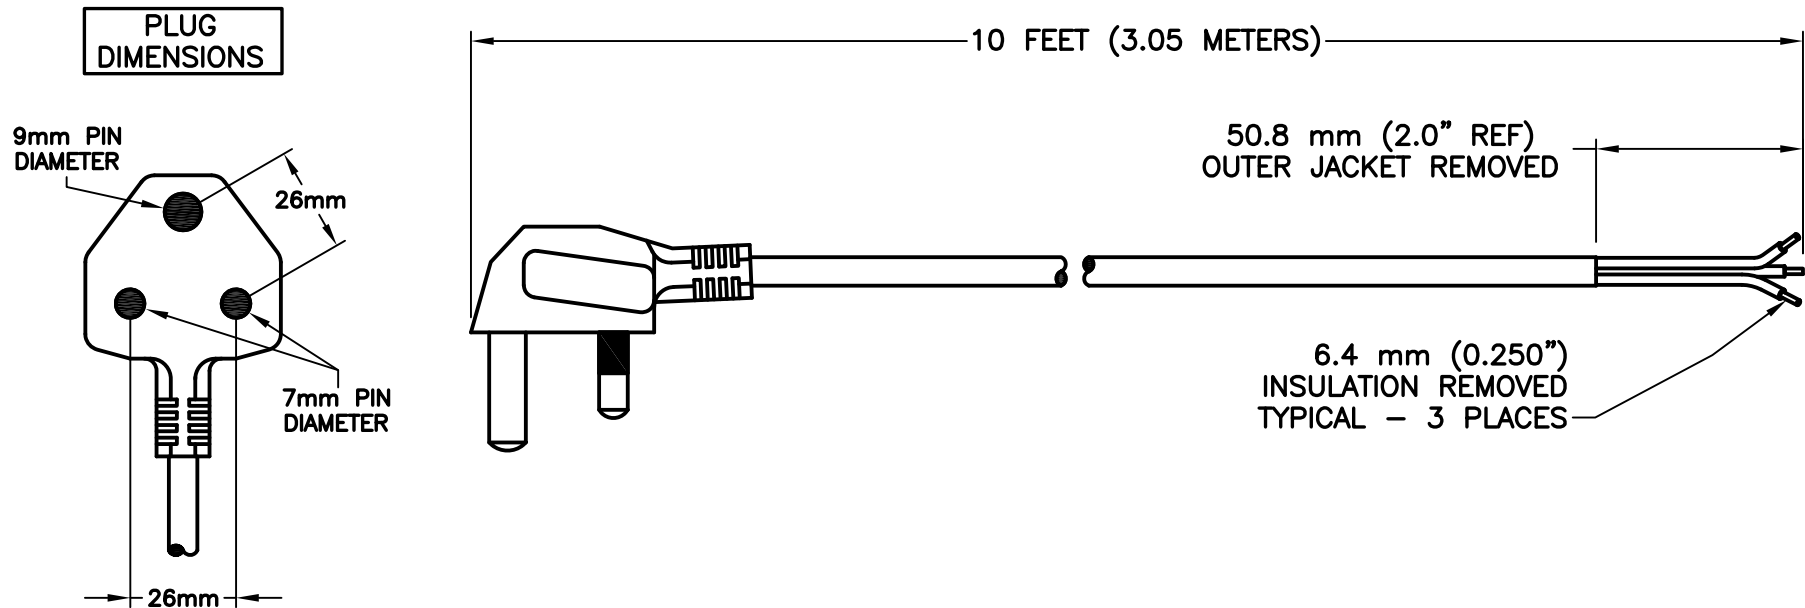

CAT. No.

87040X10FT

AFRICA, S. AFRICA, INDIA 10 AMPERE 250 VOLT POWER SUPPLY CORD, (UK2-15P) BS 546A TYPE M PLUG, 2 POLE-3 WIRE GROUNDING, STRIPPED ENDS, 10 FEET (3.05 METERS) LONG. BLACK.

CERTIFICATIONS

REACH ROHS ROHS2 CE

STANDARDS

BS 546 BS 546A SANS 164-1 SABS 164-1 IA16A3

SPECIFICATIONS:

1. OVERALL LENGTH: 10 FEET (3.05 METERS)
2. CONDUCTORS: 1.0 mm x 3 WITH IEC COLOR CODE (GREEN/YELLOW, BLUE, BROWN)
3. JACKET: H05VV-F, BLACK, OUTSIDE DIAMETER APPROXIMATELY 7.2 mm
4. PLUG: BS 546A, RIGHT ANGLE, BLACK
5. CONNECTOR: NONE
6. RATED: 10 AMPERE 250 VOLT