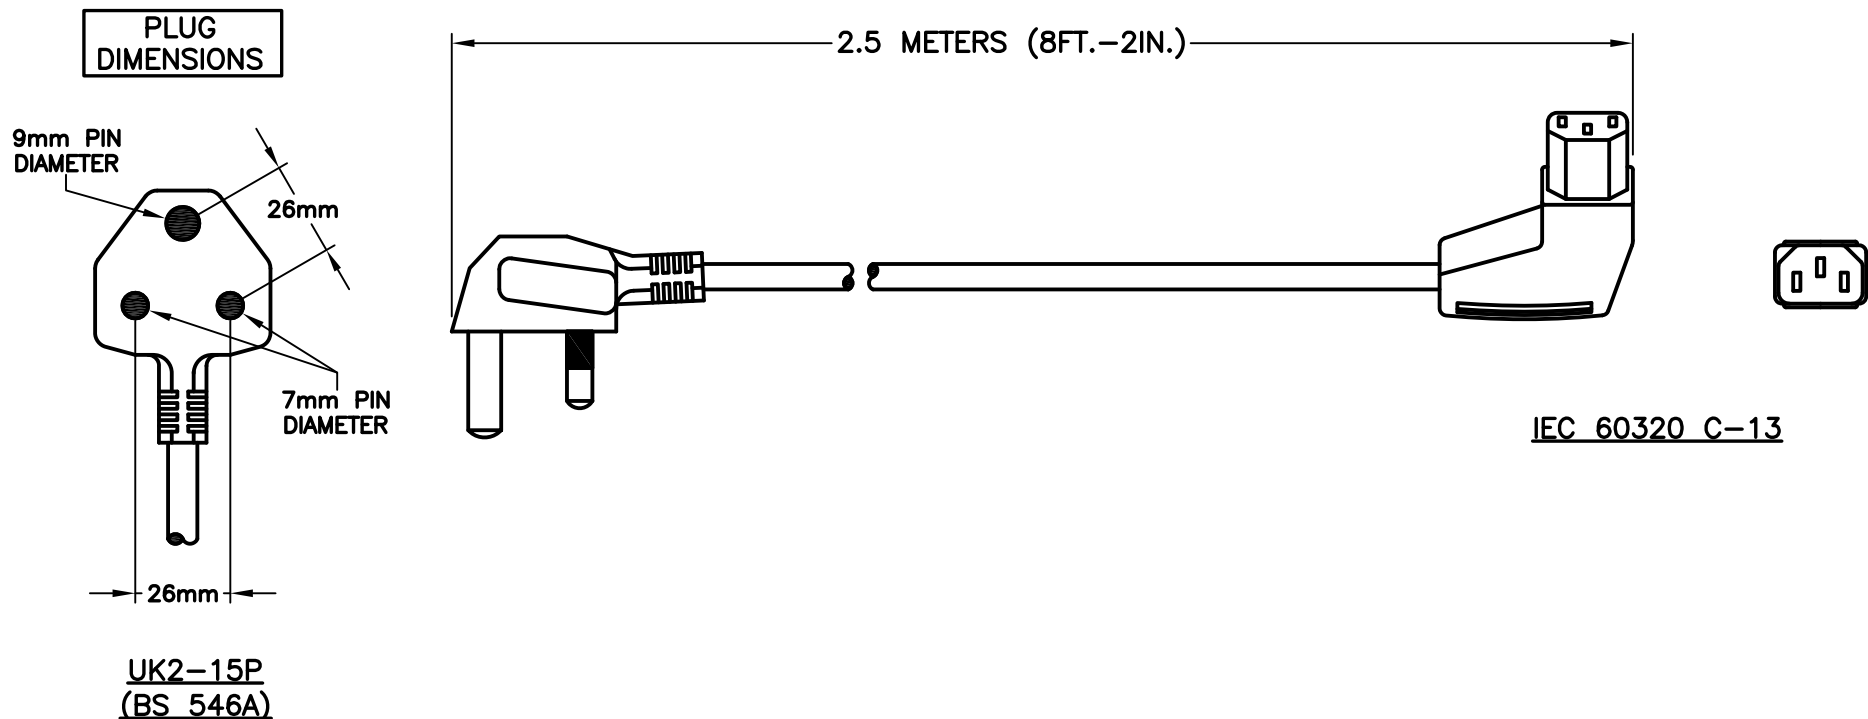

CAT. No.

87101-LA

AFRICA, S. AFRICA, INDIA 10 AMPERE 250 VOLT POWER CORD, (UK2-15P) BS 546A TYPE M PLUG, LEFT ANGLE IEC 60320 C-13 CONNECTOR, 2 POLE-3 WIRE GROUNDING, 2.5 METERS (8FT.-2IN.) LONG. BLACK.

SPECIFICATIONS:

1. OVERALL LENGTH: 2.5 METERS (8FT.-2IN.)
2. CONDUCTORS: 1.0 mm x 3 WITH IEC COLOR CODE (GREEN/YELLOW, BLUE, BROWN)
3. JACKET: H05VV-F, BLACK
4. PLUG: BS 546A, RIGHT ANGLE, BLACK
5. CONNECTOR: IEC 60320 C-13, LEFT ANGLE, BLACK
6. RATED: 10 AMPERE 250 VOLT