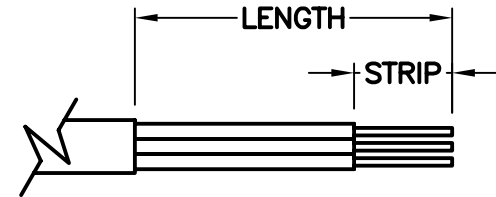

CAT. No.

888-21000

IEC 60309 SPLASHPROOF (IP44) PLUG WITH CABLE SLEEVE, 4H, YELLOW COLOR, 20 AMPERE-125 VOLT, (UL / CSA), CE MARK, 2P+E.

APPROVALS

CSA  UL

CERTIFICATIONS

CE  ROHS

STANDARDS

IEC 60309

ALL DIMENSIONS ARE IN MILLIMETERS

MAXIMUM JACKET O.D. ACCEPTED BY EXTERNAL STRAIN RELIEF = 15 DIA (0.591")  
 MAXIMUM JACKET O.D. ACCEPTED BY INTERNAL STRAIN RELIEF = 15 DIA (0.591")  
 MAXIMUM CONDUCTOR SIZE ACCEPTED BY TERMINALS = 4.0 (12 AWG)

**CORDAGE PREPARATION**

CONDUCTOR INSULATION COLOR	CONDUCTOR COLOR CODE	"LENGTH"	"STRIP"
GREEN/YELLOW	GROUND	30	10
BLUE	NEUTRAL	35	10
BROWN	LINE	35	10

CORDAGE PREPARATION

IEC 60309. 4H