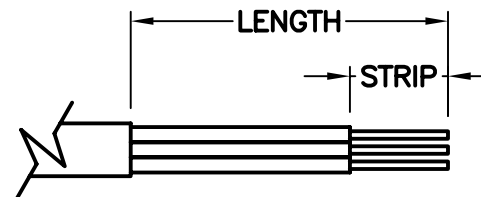

CAT. No.

888-21012

IEC 60309 SPLASHPROOF (IP44) PLUG WITH CABLE SLEEVE, 4H, YELLOW COLOR, 30 AMPERE-125 VOLT, (UL/CSA) CE MARK, 2P+E.

ALL DIMENSIONS ARE IN MILLIMETERS

APPROVALS	CSA <input checked="" type="checkbox"/>	UL <input checked="" type="checkbox"/>
CERTIFICATIONS	CE <input checked="" type="checkbox"/>	ROHS <input checked="" type="checkbox"/>
STANDARDS	IEC 60309 <input checked="" type="checkbox"/>	

MAXIMUM JACKET O.D. ACCEPTED BY EXTERNAL STRAIN RELIEF = 24 DIA (0.945")
 MAXIMUM JACKET O.D. ACCEPTED BY INTERNAL STRAIN RELIEF = 24 DIA (0.945")
 MAXIMUM CONDUCTOR SIZE ACCEPTED BY TERMINALS = 10.0 (8 AWG)

CORDAGE PREPARATION

CONDUCTOR INSULATION COLOR	CONDUCTOR COLOR CODE	"LENGTH"	"STRIP"
GREEN/YELLOW	GROUND	40	10
BLUE	NEUTRAL	50	10
BROWN	LINE	50	10

CORDAGE PREPARATION

IEC 60309. 4H