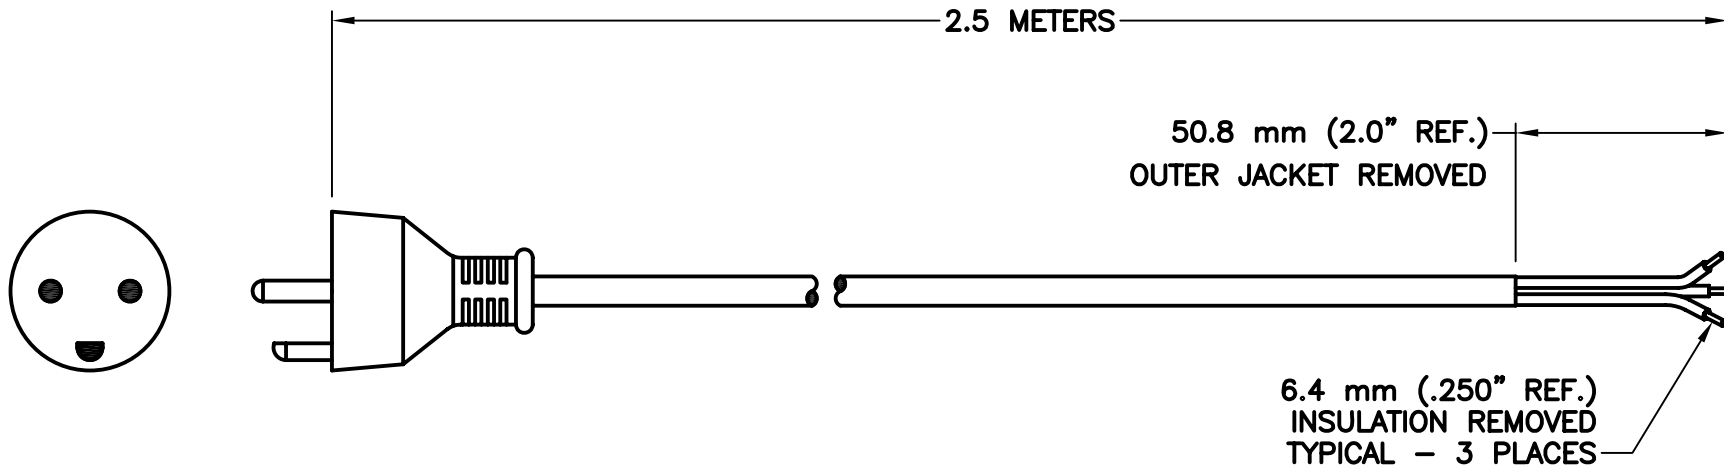

CAT. No.

89010

POWER SUPPLY CORD, DANISH DE1-13P PLUG, 6A 250V, BLACK, 2.5 METER.

APPROVALS	DEMKO <input checked="" type="checkbox"/>
CERTIFICATIONS	CE <input checked="" type="checkbox"/> ROHS <input checked="" type="checkbox"/>
STANDARDS	AFSNIT 107-2-D1 <input checked="" type="checkbox"/>

**SPECIFICATIONS:**

1. OVERALL LENGTH: 2.5 METERS
2. CONDUCTORS: 0.75 mm<sup>2</sup> x 3 WITH IEC COLOR CODE (GREEN/YELLOW, BLUE, BROWN)
3. JACKET: H05VV-F, BLACK, OUTSIDE DIAMETER APPROXIMATELY 6.4 mm
4. PLUG: AFSNIT 107-2-D1, STRAIGHT, BLACK
5. CONNECTOR: NONE
6. RATED: 6 AMPERE 250 VOLT