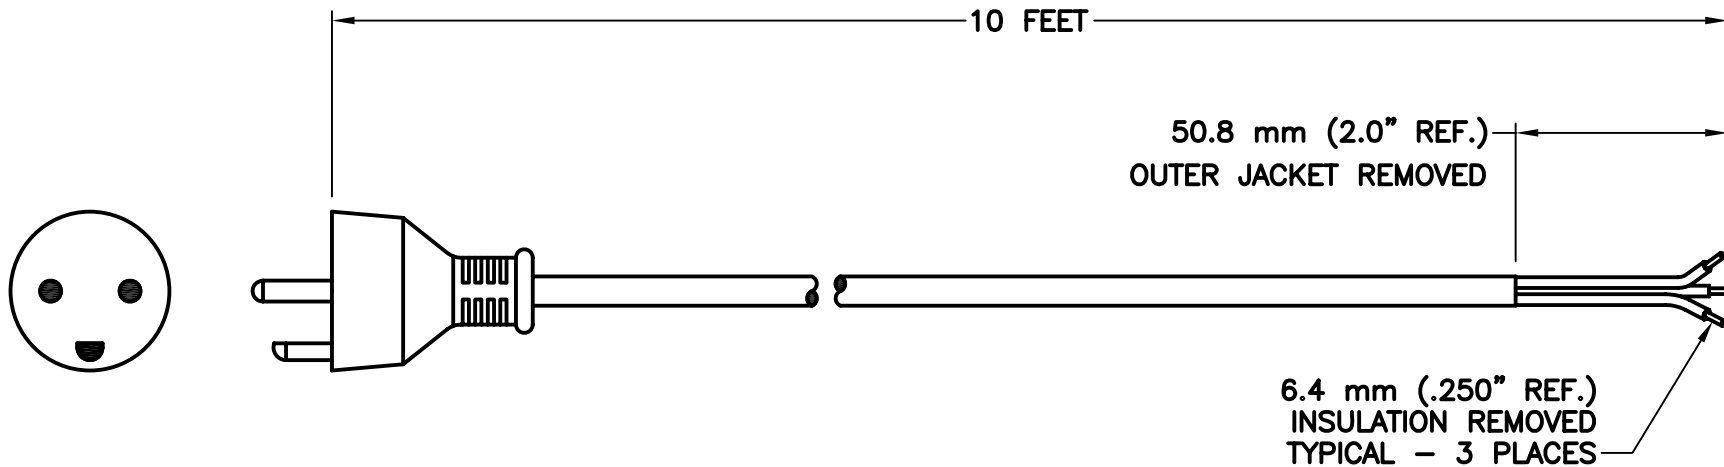

CAT. No.

89040x10FT

POWER SUPPLY CORD, DANISH DE1-13P PLUG, 10A 250V, BLACK, 10 FEET LONG.

APPROVALS	DEMKO <input checked="" type="checkbox"/>
CERTIFICATIONS	CE <input checked="" type="checkbox"/> ROHS <input checked="" type="checkbox"/>
STANDARDS	AFSNIT 107-2-D1 <input checked="" type="checkbox"/>

**SPECIFICATIONS:**

1. OVERALL LENGTH: 10 FEET
2. CONDUCTORS: 1.0 mm<sup>2</sup> x 3 WITH IEC COLOR CODE (GREEN/YELLOW, BLUE, BROWN)
3. JACKET: H05VV-F, BLACK, OUTSIDE DIAMETER APPROXIMATELY 7.2 mm
4. PLUG: AFSNIT 107-2-D1, STRAIGHT, BLACK
5. CONNECTOR: NONE
6. RATED: 10 AMPERE 250 VOLT