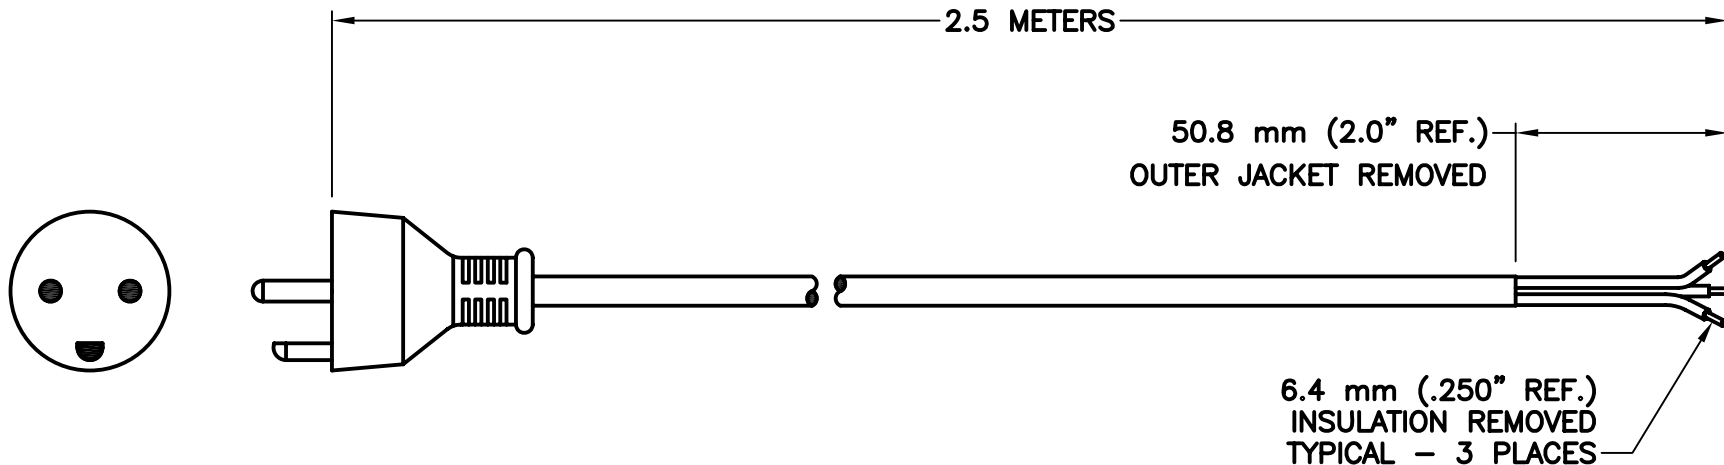

CAT. No.

89050

POWER SUPPLY CORD, DANISH DE1-13P PLUG, 13A 250V, BLACK, 2.5 METER.

APPROVALS	DEMKO <input checked="" type="checkbox"/>
CERTIFICATIONS	CE <input checked="" type="checkbox"/> ROHS <input checked="" type="checkbox"/>
STANDARDS	AFSNIT 107-2-D1 <input checked="" type="checkbox"/>

**SPECIFICATIONS:**

1. OVERALL LENGTH: 2.5 METERS
2. CONDUCTORS: 1.5 mm<sup>2</sup> x 3 WITH IEC COLOR CODE (GREEN/YELLOW, BLUE, BROWN)
3. JACKET: H05VV-F, BLACK, OUTSIDE DIAMETER APPROXIMATELY 8.3 mm
4. PLUG: AFSNIT 107-2-D1, STRAIGHT, BLACK
5. CONNECTOR: NONE
6. RATED: 13 AMPERE 250 VOLT