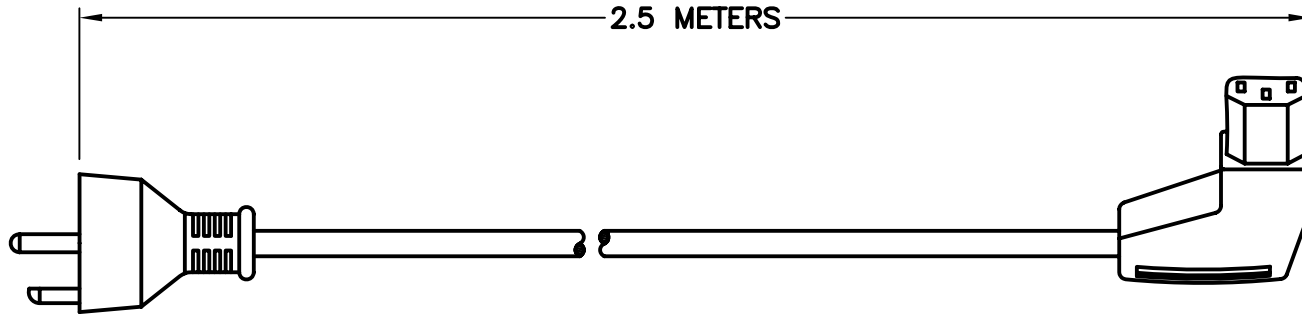

CAT. No.

89071-LA

DETACHABLE CORD SET, DANISH DE1-13P PLUG & LEFT ANGLE IEC 60320 C-13 CONNECTOR, 10A 250V, BLACK, 2.5 METERS.

APPROVALS

DEMKO ☒

CERTIFICATIONS

CE ☒ ROHS ☒

STANDARDS

AFSNIT 107-2-D1 ☒ IEC 60320 ☒

SPECIFICATIONS:

1. OVERALL LENGTH: 2.5 METERS
2. CONDUCTORS: 1.0 mm² x 3 WITH IEC COLOR CODE (GREEN/YELLOW, BLUE, BROWN)
3. JACKET: H05VV-F, BLACK
4. PLUG: AFSNIT 107-2-D1, STRAIGHT, BLACK
5. CONNECTOR: IEC 60320 C-13, LEFT ANGLE, BLACK
6. RATED: 10 AMPERE 250 VOLT

DE1-13P, AFSNIT 107-2-D1

IEC60320, C-13