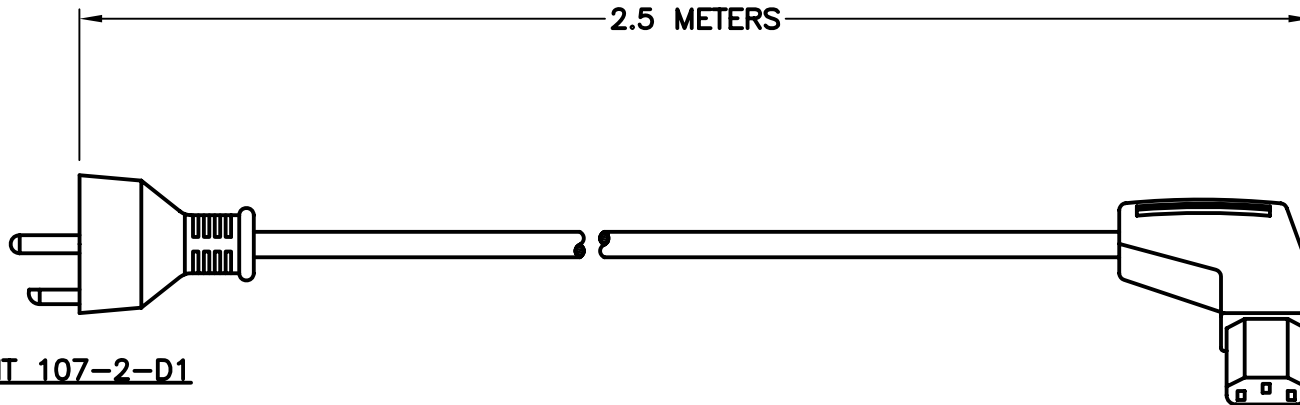

CAT. No.

89071-RA

DETACHABLE CORD SET, DANISH DE1-13P PLUG & RIGHT ANGLE IEC 60320 C-13 CONNECTOR, 10A 250V, BLACK, 2.5 METERS.

APPROVALS

DEMKO ☒

CERTIFICATIONS

CE ☒

ROHS ☒

STANDARDS

AFSNIT 107-2-D1 ☒

IEC 60320 ☒

SPECIFICATIONS:

1. OVERALL LENGTH: 2.5 METERS
2. CONDUCTORS: 1.0 mm² x 3 WITH IEC COLOR CODE (GREEN/YELLOW, BLUE, BROWN)
3. JACKET: H05VV-F, BLACK
4. PLUG: AFSNIT 107-2-D1, STRAIGHT, BLACK
5. CONNECTOR: IEC 60320 C-13, RIGHT ANGLE, BLACK
6. RATED: 10 AMPERE 250 VOLT

IEC60320, C-13