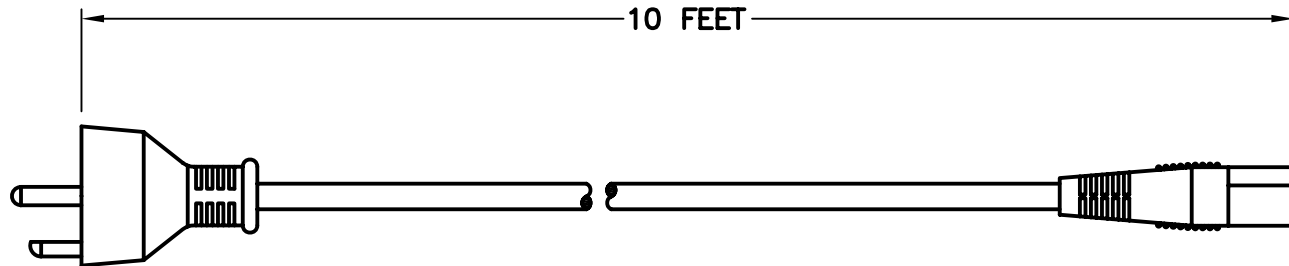

CAT. No.

89071x10FT

DETACHABLE CORD SET, DANISH DE1-13P PLUG & IEC 60320 C-13 CONNECTOR, 10A 250V, BLACK, 10 FEET LONG.

APPROVALS

DEMKO ☒

CERTIFICATIONS

CE ☒ ROHS ☒

STANDARDS

AFSNIT 107-2-D1 ☒ IEC 60320 ☒

SPECIFICATIONS:

1. OVERALL LENGTH: 10 FEET
2. CONDUCTORS: 1.0 mm² x 3 WITH IEC COLOR CODE (GREEN/YELLOW, BLUE, BROWN)
3. JACKET: H05VV-F, BLACK
4. PLUG: AFSNIT 107-2-D1, STRAIGHT, BLACK
5. CONNECTOR: IEC 60320 C-13, STRAIGHT, BLACK
6. RATED: 10 AMPERE 250 VOLT

DE1-13P, AFSNIT 107-2-D1

IEC60320, C-13