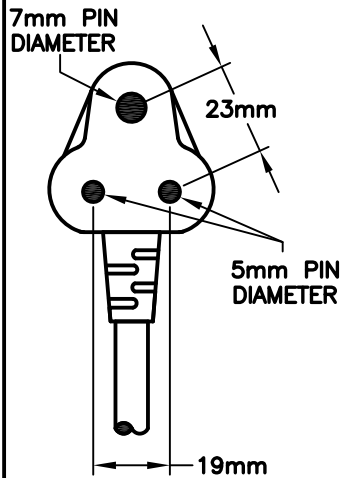

CAT. No.

89905

INDIA, AFRICA, S. AFRICA 6 AMPERE 250 VOLT IS 1293 / BS 546A POWER CORD, UK3-5P TYPE D PLUG, IEC 60320 C-13 CONNECTOR, 2 POLE-3 WIRE GROUNDING (2P+E), 2.5 METERS (8FT.-2IN.) LONG. BLACK.

APPROVALS	CII <input checked="" type="checkbox"/>	ENEC 11 <input checked="" type="checkbox"/>			
CERTIFICATIONS	REACH <input checked="" type="checkbox"/>	ROHS <input checked="" type="checkbox"/>	CE <input checked="" type="checkbox"/>		
STANDARDS	IS 1293 <input checked="" type="checkbox"/>	BS 546A <input checked="" type="checkbox"/>	IEC 60320 C-13 <input checked="" type="checkbox"/>	H05VV-F <input checked="" type="checkbox"/>	HAR <input checked="" type="checkbox"/>

SPECIFICATIONS:

1. OVERALL LENGTH: 2.5 METERS (8FT.-2IN.)
2. CONDUCTORS: 1.0mm x 3 WITH IEC COLOR CODE (GREEN/YELLOW, BLUE, BROWN)
3. JACKET: H05VV-F, BLACK
4. PLUG: BS 546A, UK3-5P, BLACK
5. CONNECTOR: IEC 60320 C-13, STRAIGHT, BLACK
6. RATED: 6 AMPERE 250 VOLT

PLUG DIMENSIONS

IEC 60320 C-13

UK3-5P (BS 546A)