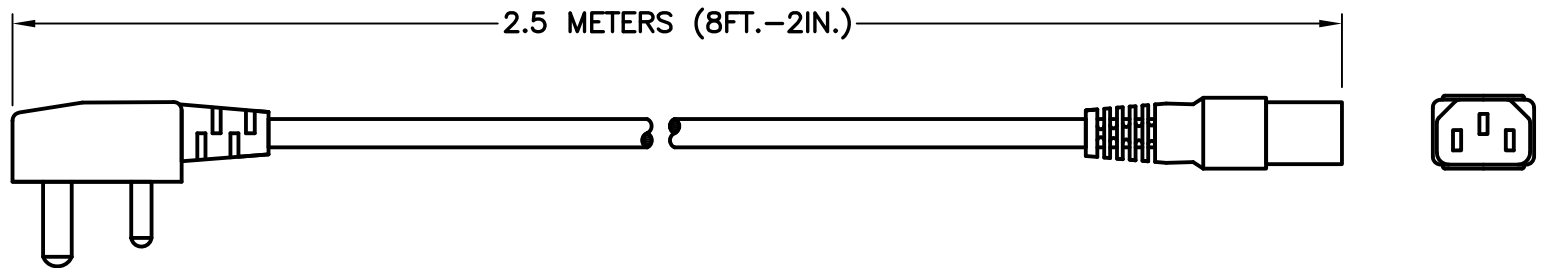

CAT. No.

89905

INDIA, AFRICA, S. AFRICA 6 AMPERE 250 VOLT IS 1293 / BS 546A POWER CORD, UK3-5P TYPE D PLUG, IEC 60320 C-13 CONNECTOR, 2 POLE-3 WIRE GROUNDING (2P+E), 2.5 METERS (8FT.-2IN.) LONG. BLACK.

APPROVALS	CII <input checked="" type="checkbox"/>	ENEC 11 <input checked="" type="checkbox"/>			
CERTIFICATIONS	REACH <input checked="" type="checkbox"/>	ROHS <input checked="" type="checkbox"/>	CE <input checked="" type="checkbox"/>		
STANDARDS	IS 1293 <input checked="" type="checkbox"/>	BS 546A <input checked="" type="checkbox"/>	IEC 60320 C-13 <input checked="" type="checkbox"/>	H05VV-F <input checked="" type="checkbox"/>	HAR <input checked="" type="checkbox"/>

SPECIFICATIONS:

1. OVERALL LENGTH: 2.5 METERS (8FT.-2IN.)
2. CONDUCTORS: 1.0mm x 3 WITH IEC COLOR CODE (GREEN/YELLOW, BLUE, BROWN)
3. JACKET: H05VV-F, BLACK
4. PLUG: BS 546A, UK3-5P, BLACK
5. CONNECTOR: IEC 60320 C-13, STRAIGHT, BLACK
6. RATED: 6 AMPERE 250 VOLT

PLUG DIMENSIONS

IEC 60320 C-13

UK3-5P (BS 546A)