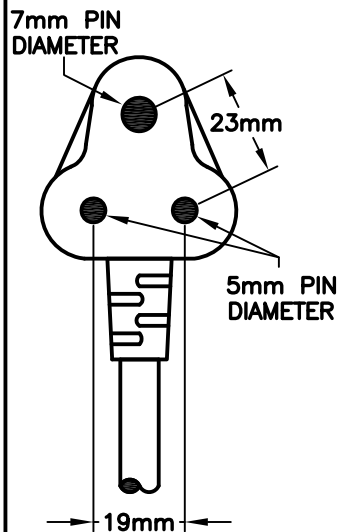

CAT. No.

89907

INDIA, AFRICA, S. AFRICA 2.5 AMPERE-250 VOLT IS 1296 / BS 546A POWER CORD, UK3-5P  
TYPE D PLUG, IEC 60320 C-7 CONNECTOR, 2 POLE-2 WIRE (2P), 1.8 METERS (6 FEET) LONG. BLACK.

APPROVALS

BIS

CERTIFICATIONS

**SPECIFICATIONS:**

1. OVERALL LENGTH: 1.8 METERS (6 FEET)
2. CONDUCTORS: 0.75 mm x 2 (BLUE, BROWN)
3. JACKET: H03VVH2-F, BLACK
4. PLUG: BS 546A, 15 AMP, DOWN ANGLE, BLACK
5. CONNECTOR: IEC 60320 C-7, STRAIGHT, BLACK
6. RATED: 2.5 AMPERE 250 VOLT

**PLUG DIMENSIONS**

UK3-5P (BS 546A)

IEC 60320 C-7

International Configurations, Inc. P.O. Box 3374 Enfield, Connecticut 06083 TEL (860)749-6380 FAX (860)749-2985

www.InternationalConfig.com

sales@internationalconfig.com