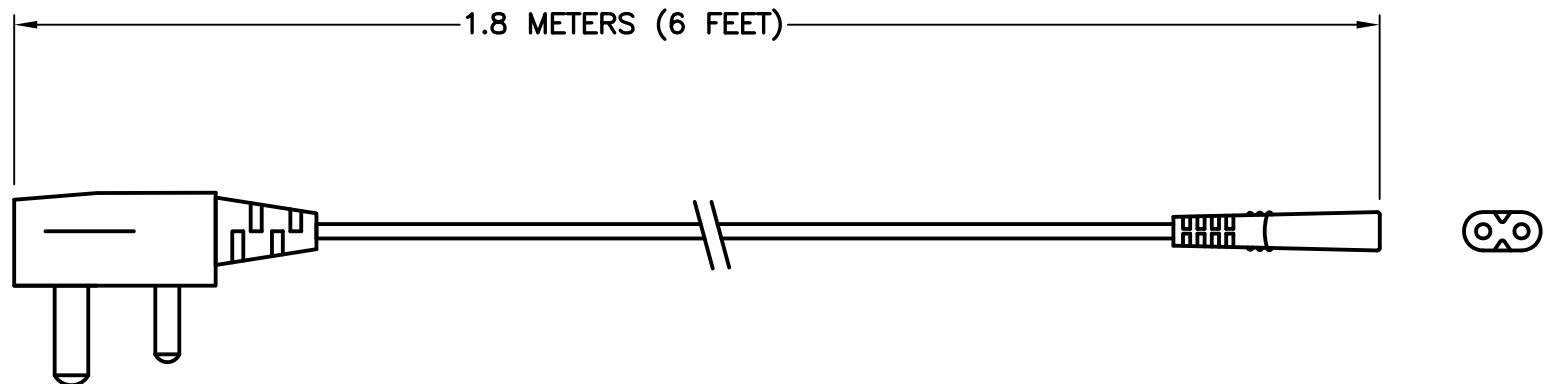

CAT. No.

89907

INDIA, AFRICA, S. AFRICA 2.5 AMPERE-250 VOLT IS 1296 / BS 546A POWER CORD, UK3-5P  
TYPE D PLUG, IEC 60320 C-7 CONNECTOR, 2 POLE-2 WIRE (2P), 1.8 METERS (6 FEET) LONG. BLACK.

APPROVALS

BIS

CERTIFICATIONS

**SPECIFICATIONS:**

1. OVERALL LENGTH: 1.8 METERS (6 FEET)
2. CONDUCTORS: 0.75 mm x 2 (BLUE, BROWN)
3. JACKET: H03VVH2-F, BLACK
4. PLUG: BS 546A, 15 AMP, DOWN ANGLE, BLACK
5. CONNECTOR: IEC 60320 C-7, STRAIGHT, BLACK
6. RATED: 2.5 AMPERE 250 VOLT

**PLUG DIMENSIONS**

UK3-5P (BS 546A)

IEC 60320 C-7

International Configurations, Inc. P.O. Box 3374 Enfield, Connecticut 06083 TEL (860)749-6380 FAX (860)749-2985

www.InternationalConfig.com

sales@internationalconfig.com