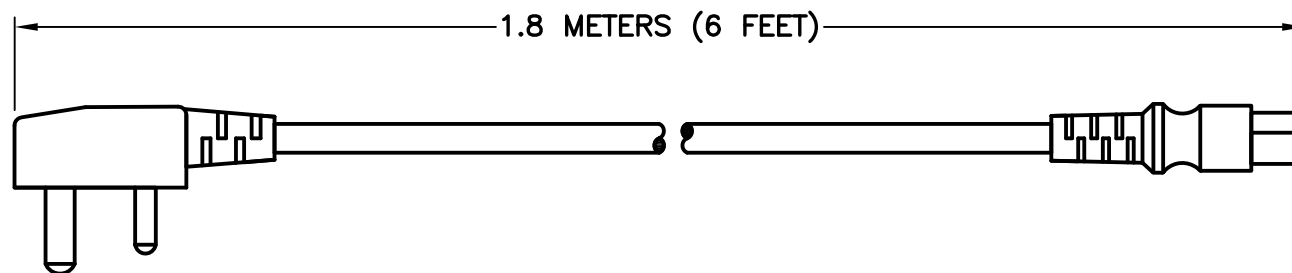

CAT. No.

89910

INDIA, AFRICA, S. AFRICA 2.5 AMPERE 250 VOLT IS 1293 / BS 546A POWER CORD, UK3-5P
TYPE D PLUG, IEC 60320 C-5 CONNECTOR, 2 POLE-3 WIRE GROUNDING (2P+E), 1.8 METERS (6 FEET)
LONG. BLACK.

APPROVALS SABS ENEC 10 VDE

CERTIFICATIONS REACH ROHS

STANDARDS IS 1293 BS 546A IEC 60320 C-5 H05VV-F HAR

SPECIFICATIONS:

- 1. OVERALL LENGTH: 1.8 METERS (6 FEET)
- 2. CONDUCTORS: 0.75mm x 3 WITH IEC COLOR CODE (GREEN/YELLOW, BLUE, BROWN)
- 3. JACKET: H05VV-F, BLACK
- 4. PLUG: BS 546A, UK3-5P, BLACK
- 5. CONNECTOR: IEC 60320 C-5, STRAIGHT, BLACK
- 6. RATED: 2.5 AMPERE 250 VOLT

PLUG DIMENSIONS

UK3-5P (BS 546A)

IEC 60320 C-5