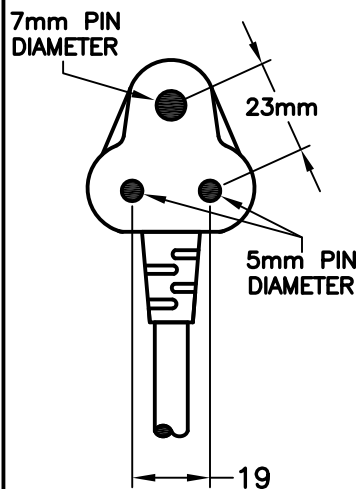

CAT. No.

89910

INDIA, AFRICA, S. AFRICA 2.5 AMPERE 250 VOLT IS 1293 / BS 546A POWER CORD, UK3-5P
TYPE D PLUG, IEC 60320 C-5 CONNECTOR, 2 POLE-3 WIRE GROUNDING (2P+E), 1.8 METERS (6 FEET)
LONG. BLACK.

APPROVALS SABS ENEC 10 VDE

CERTIFICATIONS REACH ROHS

STANDARDS IS 1293 BS 546A IEC 60320 C-5 H05VV-F HAR

SPECIFICATIONS:

- 1. OVERALL LENGTH: 1.8 METERS (6 FEET)
- 2. CONDUCTORS: 0.75mm x 3 WITH IEC COLOR CODE (GREEN/YELLOW, BLUE, BROWN)
- 3. JACKET: H05VV-F, BLACK
- 4. PLUG: BS 546A, UK3-5P, BLACK
- 5. CONNECTOR: IEC 60320 C-5, STRAIGHT, BLACK
- 6. RATED: 2.5 AMPERE 250 VOLT

PLUG DIMENSIONS

UK3-5P (BS 546A)

IEC 60320 C-5