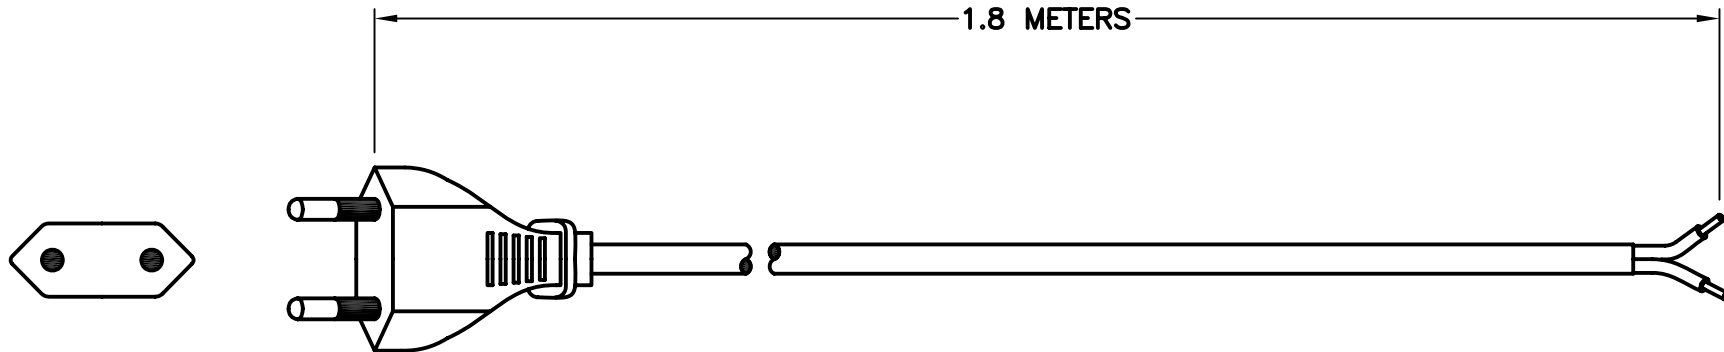

CAT. No.

90200

POWER SUPPLY CORD, CEE 7/16 EUROPLUG, BLACK, 2.5A 250V, 1.8 METER LONG, 2P 2W, 3.4x5.6 mm OVAL CORD.

APPROVALS

CEBEC DEMKO FI KEMA NEMKO OVE SEMKO SEV UTE VDE

CERTIFICATIONS

CE ROHS

STANDARDS

CEE 7/16

SPECIFICATIONS:

1. OVERALL LENGTH: 1.8 METERS
2. CONDUCTORS: 0.75 MM² x 3
3. JACKET: H03VV-F, 3.4x5.6 mm OVAL CORDAGE, BLACK
4. PLUG: CEE 7/16 "EUROPLUG" (NON-POLARIZED), STRAIGHT, BLACK
5. CONNECTOR: NONE
6. RATED: 2.5 AMPERE 250 VOLT