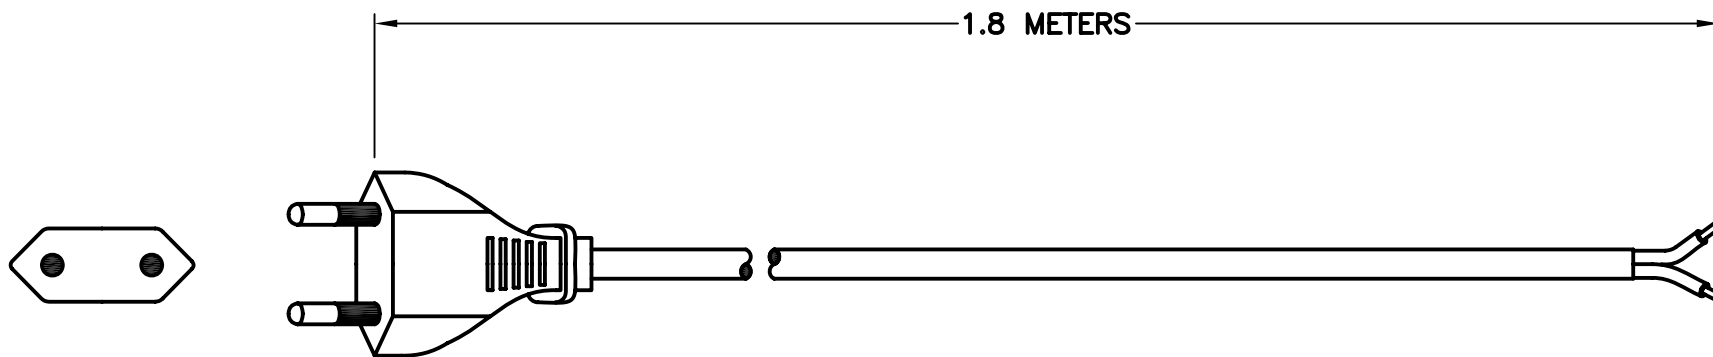

CAT. No.

90400

POWER SUPPLY CORD, CEE 7/16 EUROPLUG, BLACK, 2.5A 250V, 1.8 METER LONG, 2P 2W, O.D.—6.4 mm ROUND.

APPROVALS

CEBEC DEMKO FI KEMA NEMKO OVE SEMKO SEV UTE VDE

CERTIFICATIONS

CE ROHS

STANDARDS

CEE 7/16

SPECIFICATIONS:

1. OVERALL LENGTH: 1.8 METERS
2. CONDUCTORS: 0.75 MM² x 3
3. JACKET: H05VV-F, BLACK, OUTSIDE DIAMETER APPROXIMATELY 6.4 mm
4. PLUG: CEE 7/16 "EUROPLUG" (NON-POLARIZED), STRAIGHT, BLACK
5. CONNECTOR: NONE
6. RATED: 2.5 AMPERE 250 VOLT