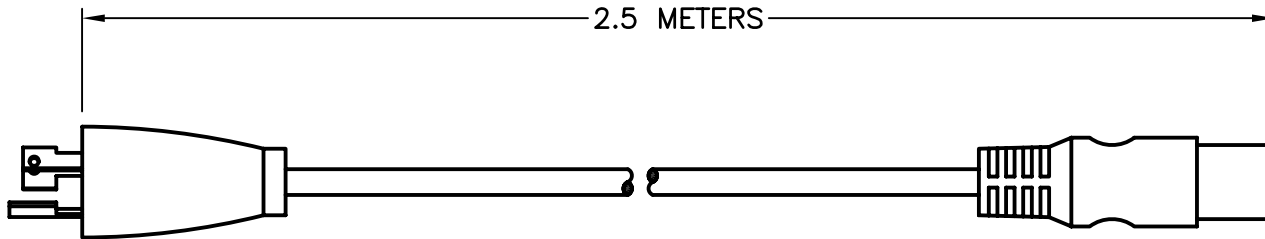

CAT. No.

90800

DETACHABLE CORD SET, NEMA L5-15P PLUG & IEC 60320 C-19 CONNECTOR, 15A-125V, 105C, 14/3 AWG, SJTO, 2.5 METERS LONG, BLACK.

APPROVALS

CSA ☒ UL ☒

CERTIFICATIONS

ROHS ☒

STANDARDS

NEMA L5-15P ☒ IEC 60320 ☒

SPECIFICATIONS:

1. OVERALL LENGTH: 2.5 METERS
2. CONDUCTORS: 14 AWG x 3
3. JACKET: SJTO, 105°C, BLACK
4. PLUG: NEMA L5-15, STRAIGHT, BLACK
5. CONNECTOR: IEC 60320 C-19, STRAIGHT, BLACK
6. RATED: 15 AMPERE 125 VOLT