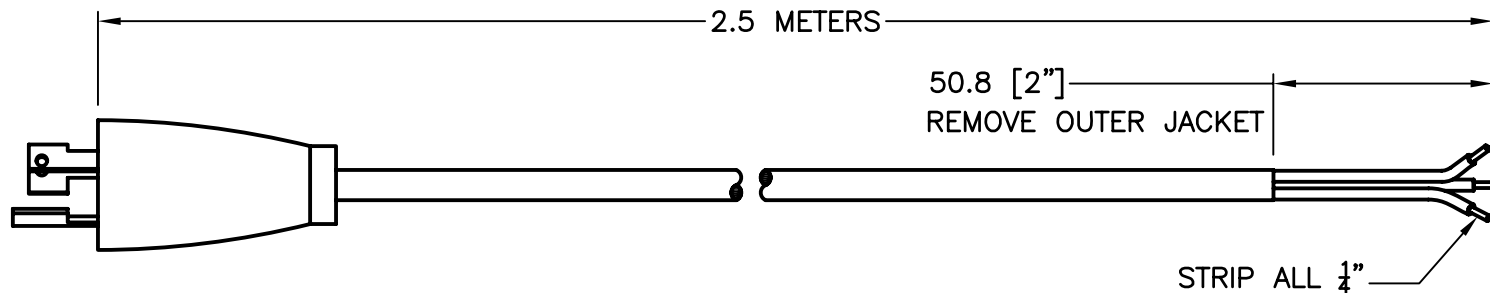

CAT. No.

90825

POWER SUPPLY CORD, NEMA L5-15P PLUG, 14/3 AWG, SJTO, 105C, 2.5 METERS LONG, BLACK, ROJ=2 IN, STRIP=1/4 IN.

APPROVALS

CSA ☒ UL ☒

CERTIFICATIONS

ROHS ☒

STANDARDS

NEMA L5-15P ☒ IEC 60320 ☒

SPECIFICATIONS:

1. OVERALL LENGTH: 2.5 METERS
2. CONDUCTORS: 14 AWG x 3
3. JACKET: SJTO, 105°C, BLACK
4. PLUG: NEMA L5-15, STRAIGHT, BLACK
5. CONNECTOR: NONE
6. RATED: 15 AMPERE 125 VOLT

NEMA L5-15P

International Configurations, Inc. P.O. Box 3374 Enfield, Connecticut 06083 TEL (860)749-6380 FAX (860)749-2985

www.InternationalConfig.com

sales@internationalconfig.com