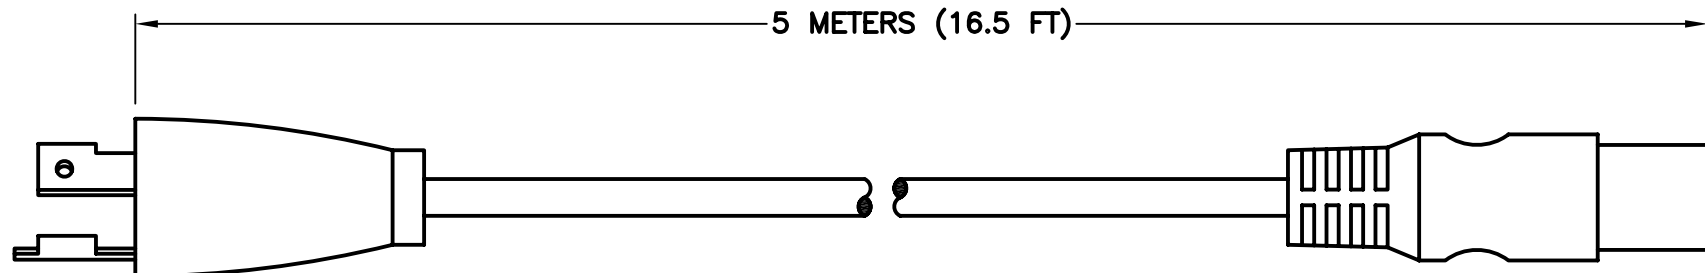

CAT. No.

90950x5M

DETACHABLE CORD SET, NEMA L6-20P PLUG & IEC 60320 C-19 CONNECTOR, 20A-250V, 105°C, 12/3 AWG, SJTO, 5 METERS LONG (16.5 FEET), BLACK.

APPROVALS

CSA UL

STANDARDS

IEC 60320 NEMA L6-20P

CERTIFICATIONS

ROHS

SPECIFICATIONS:

1. OVERALL LENGTH: 5 METERS
2. CONDUCTORS: 12 AWG x 3
3. JACKET: SJTO, 105°C, BLACK
4. PLUG: NEMA L6-20P, STRAIGHT, BLACK
5. CONNECTOR: IEC 60320 C-19, STRAIGHT, BLACK
6. RATED: 20 AMPERE 250 VOLT