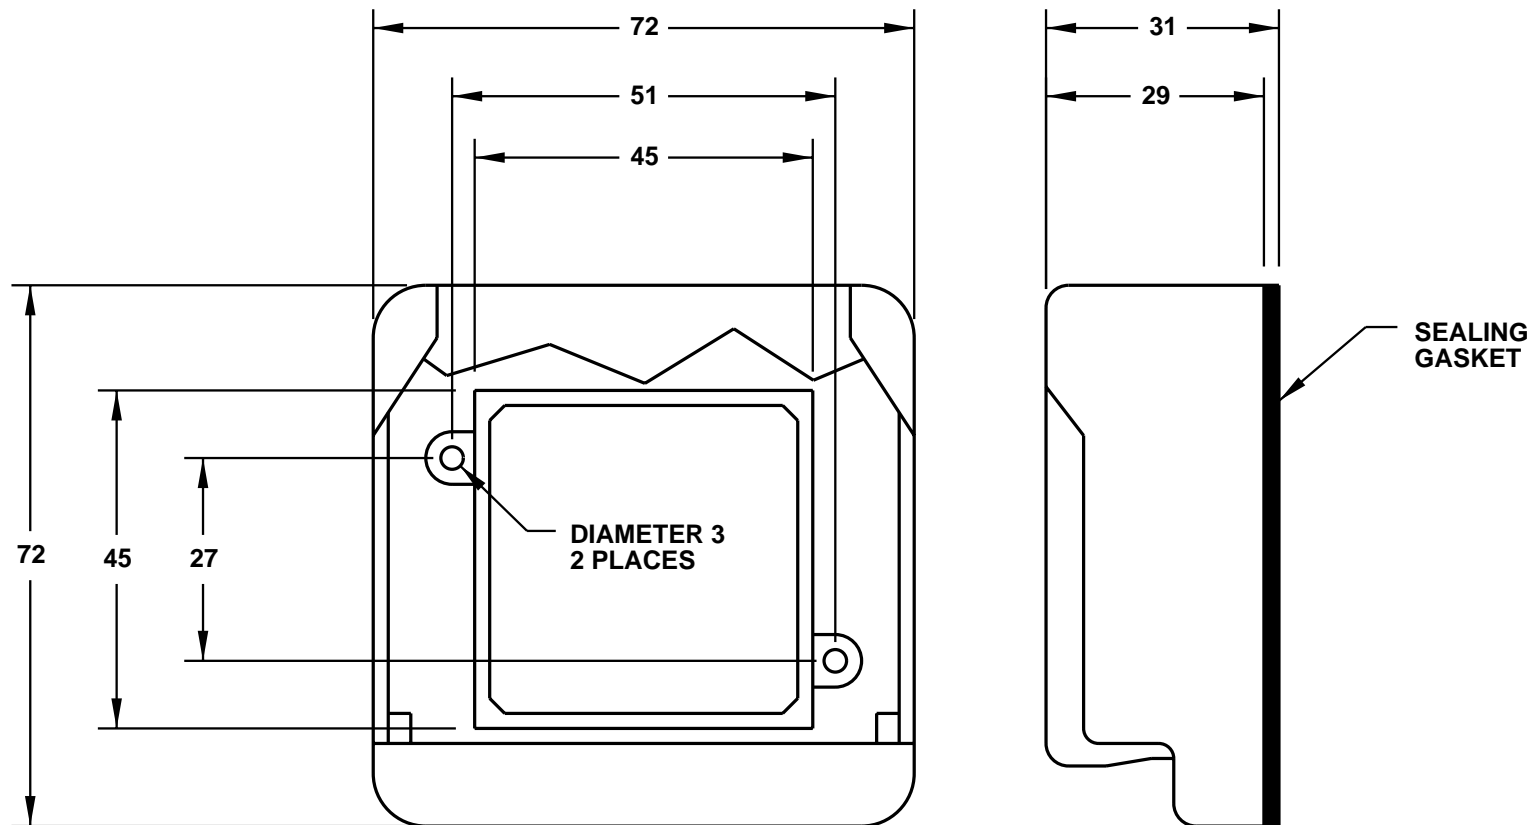

CAT. No.
91730x45

WEATHER PROTECTIVE COVER FOR 45x45 MM SNAP-IN DEVICES. SEE THROUGH COVER.
IP 55 RATED. POLYCARBONATE / POLYPROPYLENE HOUSING. LIGHT GRAY.

ALL DIMENSIONS ARE IN MILLIMETERS

NOTE: FOR CLARITY THIS VIEW IS
SHOWN WITH LIFT LID BROKEN