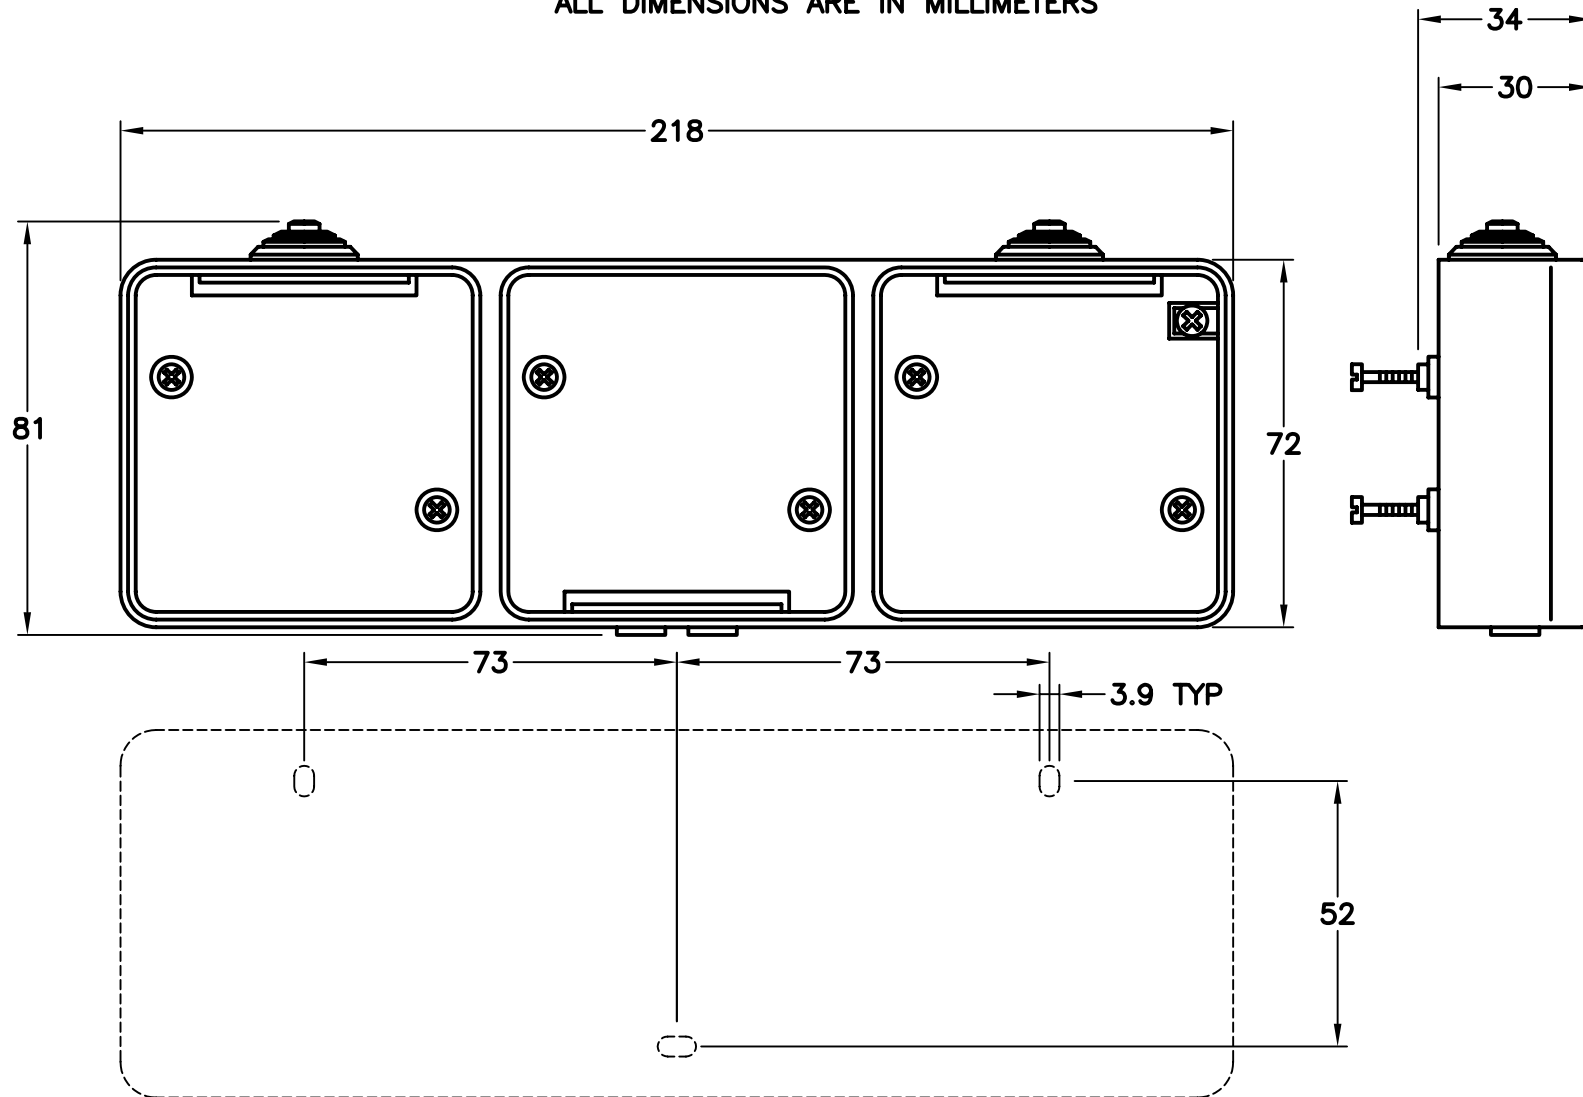

CAT. No.

91781X45

THREE GANG SURFACE MOUNT BOX. IP55 RATED. POLYCARBONATE/POLYPROPYLENE. LIGHT GRAY.
ACCEPTS THREE #91730X45 COVERS. "CE" MARK.

APPROVALS

KEMA CEBC

CERTIFICATIONS

CE

ALL DIMENSIONS ARE IN MILLIMETERS

MOUNTING DIMENSIONS