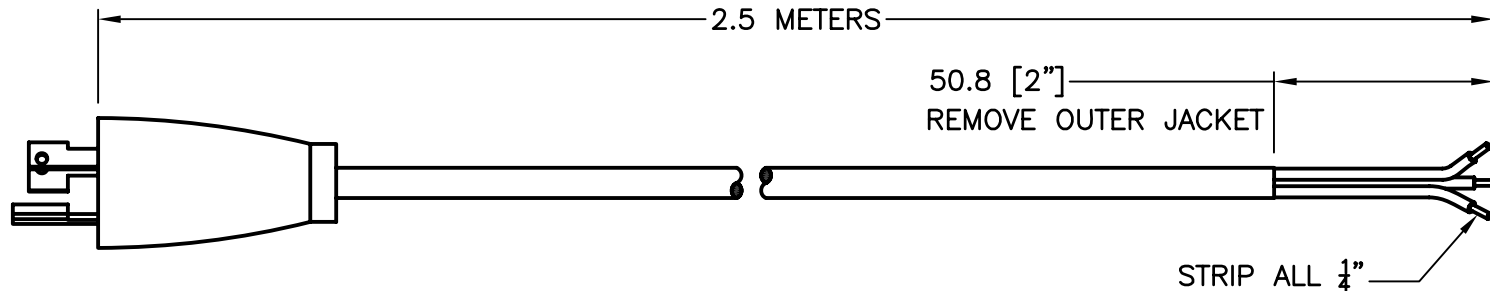

CAT. No.

91925

POWER SUPPLY CORD, NEMA L6-15P PLUG, 15A-250VOLT, 14/3 AWG, SJTO, 105C, 2.5 METERS LONG, ROJ=2 IN, STRIP=1/4 IN, BLACK.

APPROVALS

CSA ☒ UL ☒

CERTIFICATIONS

ROHS ☒

STANDARDS

NEMA L6-15P ☒ IEC 60320 ☒

SPECIFICATIONS:

1. OVERALL LENGTH: 2.5 METERS
2. CONDUCTORS: 14 AWG x 3
3. JACKET: SJTO, 105°C, BLACK
4. PLUG: NEMA L6-15, STRAIGHT, BLACK
5. CONNECTOR: NONE
6. RATED: 15 AMPERE 250 VOLT

NEMA L6-15P

International Configurations, Inc. P.O. Box 3374 Enfield, Connecticut 06083 TEL (860)749-6380 FAX (860)749-2985

www.InternationalConfig.com

sales@internationalconfig.com