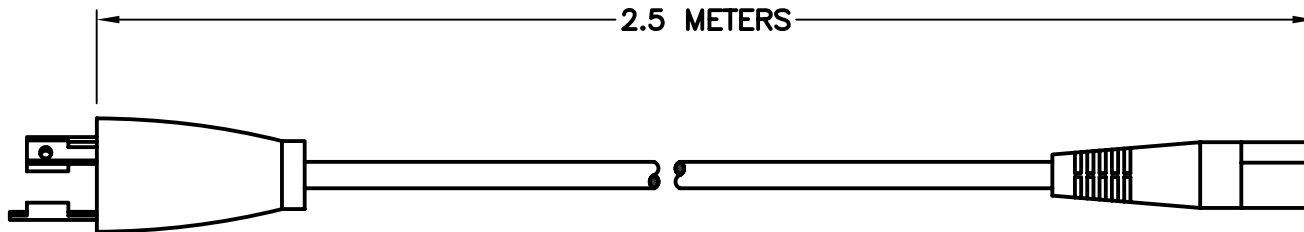

CAT. No.

92900

DETACHABLE CORD SET, NEMA L5-20P PLUG & IEC 60320 C-13 CONNECTOR, 14/3 AWG, SJTO, 105°C, 2.5 METERS LONG, BLACK, RATED 15A-125V,.

APPROVALS

CSA ☒ UL ☒

CERTIFICATIONS

ROHS ☒

STANDARDS

NEMA L5-20P ☒ IEC 60320 ☒

SPECIFICATIONS:

1. OVERALL LENGTH: 2.5 METERS
2. CONDUCTORS: 14 AWG x 3
3. JACKET: SJTO, 105°C, BLACK
4. PLUG: NEMA L5-20, STRAIGHT, BLACK
5. CONNECTOR: IEC 60320 C-13, STRAIGHT, BLACK
6. RATED: 15 AMPERE 125 VOLT

NEMA L5-20P

IEC 60320. C-13