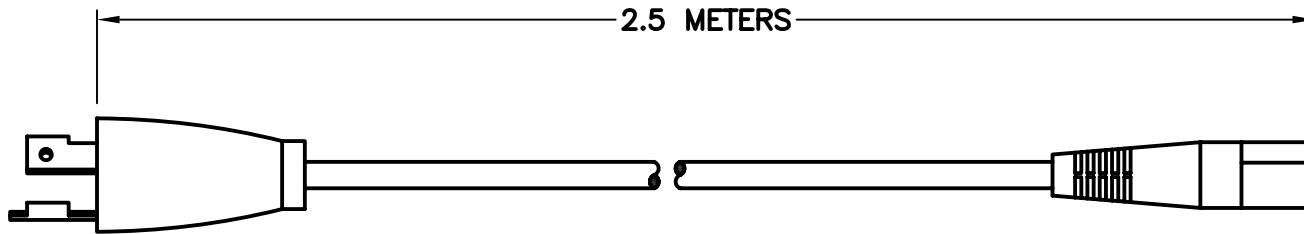

CAT. No.

93900

DETACHABLE CORD SET, NEMA L6-20P PLUG & IEC 60320 C-13 CONNECTOR, 14/3 AWG, SJTO, 105°C, 2.5 METERS LONG, BLACK, RATED 15A-250V.

APPROVALS

CSA ☒ UL ☒

CERTIFICATIONS

ROHS ☒

STANDARDS

NEMA L6-20P ☒ IEC 60320 ☒

SPECIFICATIONS:

1. OVERALL LENGTH: 2.5 METERS
2. CONDUCTORS: 14 AWG x 3
3. JACKET: SJTO, 105°C, BLACK
4. PLUG: NEMA L6-20, STRAIGHT, BLACK
5. CONNECTOR: IEC 60320 C-13, STRAIGHT, BLACK
6. RATED: 15 AMPERE 250 VOLT

NEMA L6-20P

IEC 60320. C-13