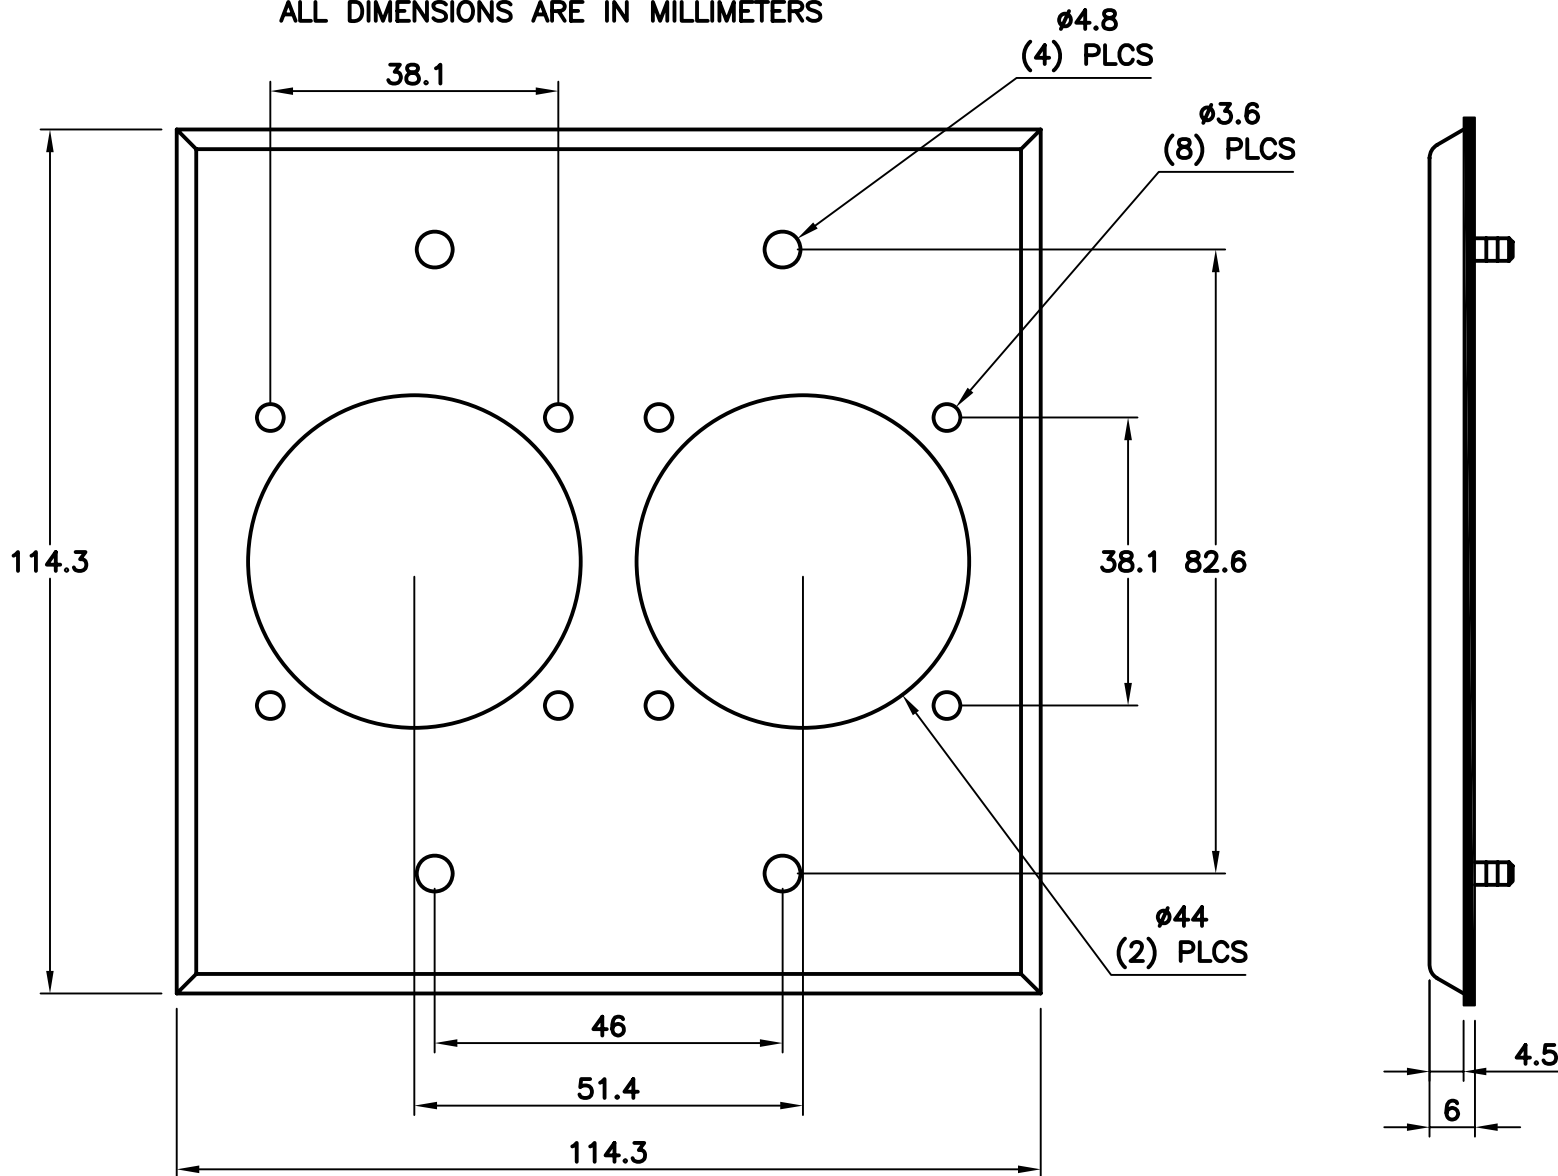

CAT. No.

97120-D

WEATHERPROOF STAINLESS STEEL TWO GANG WALL PLATE , GASKETED. ALLOWS TWO SPLASHPROOF OUTLETS TO BE MOUNTED ON A STANDARD FLUSH OR SURFACE MOUNT AMERICAN 4x4 WALL BOX.

ALL DIMENSIONS ARE IN MILLIMETERS