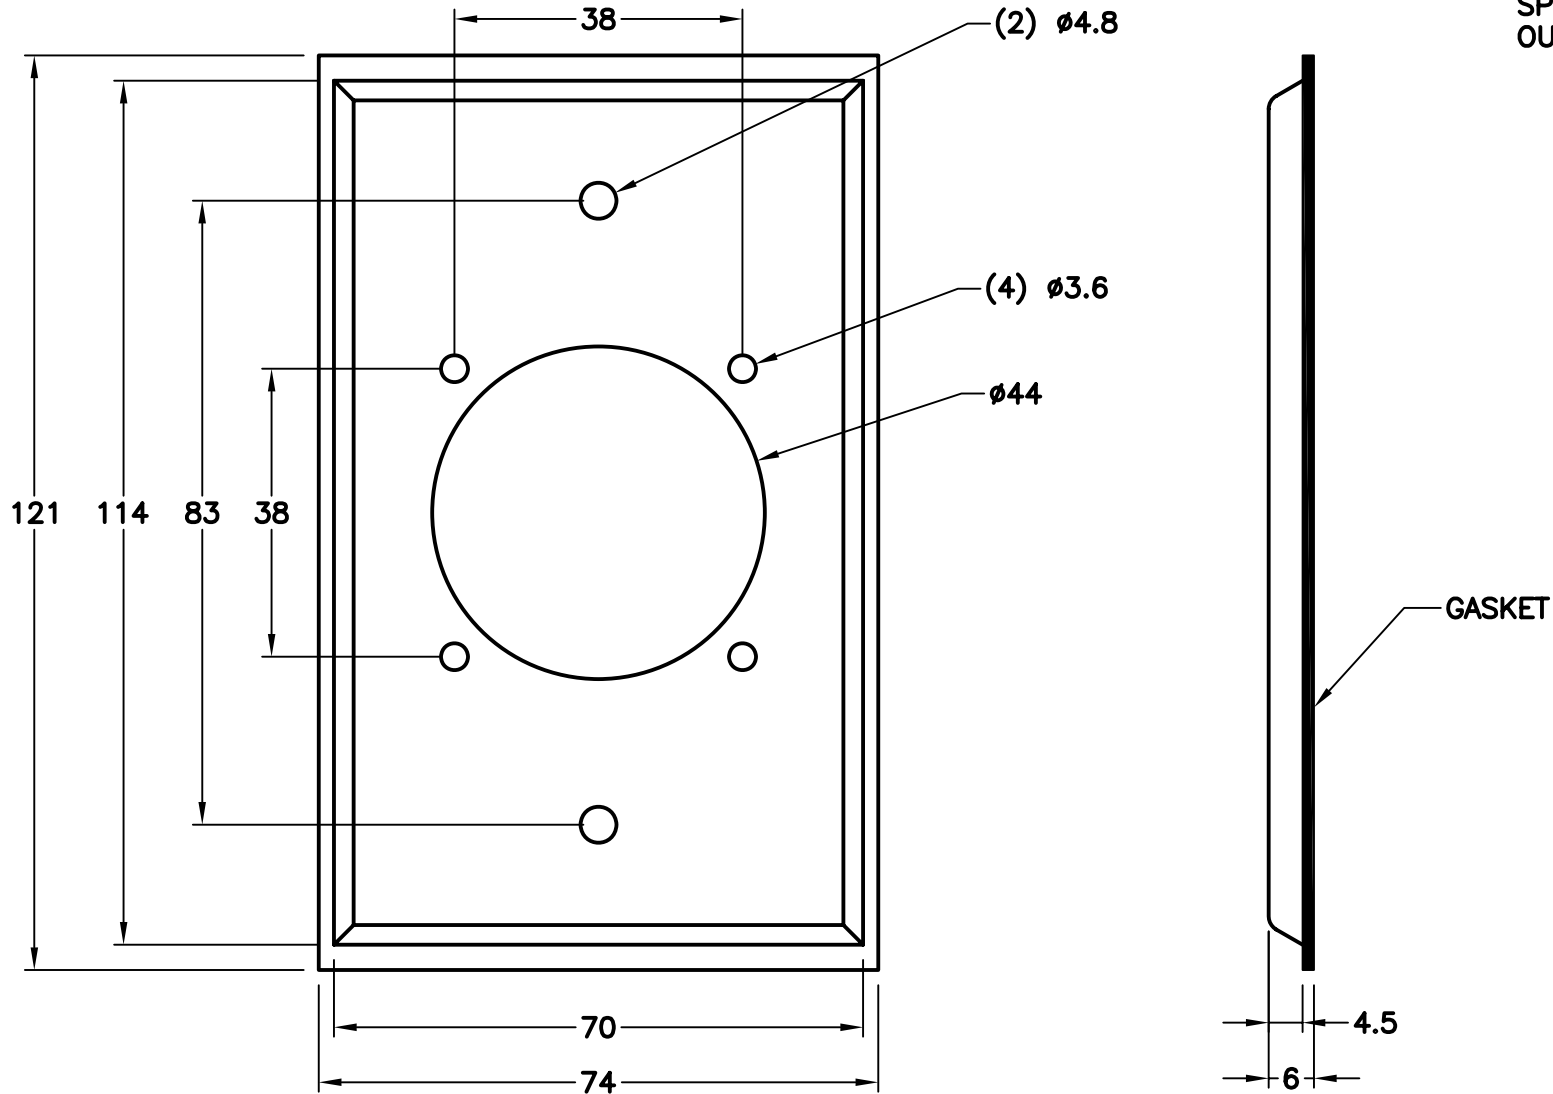

CAT. No.

97120

WEATHERPROOF STAINLESS STEEL ONE GANG WALL PLATE, GASKETED.

FITS STANDARD 2"x4" FLUSH OR SURFACE MOUNT WALL BOXES. SUPPLIED COMPLETE WITH MOUNTING HARDWARE AND GASKET.

ALL DIMENSIONS ARE IN MILLIMETERS