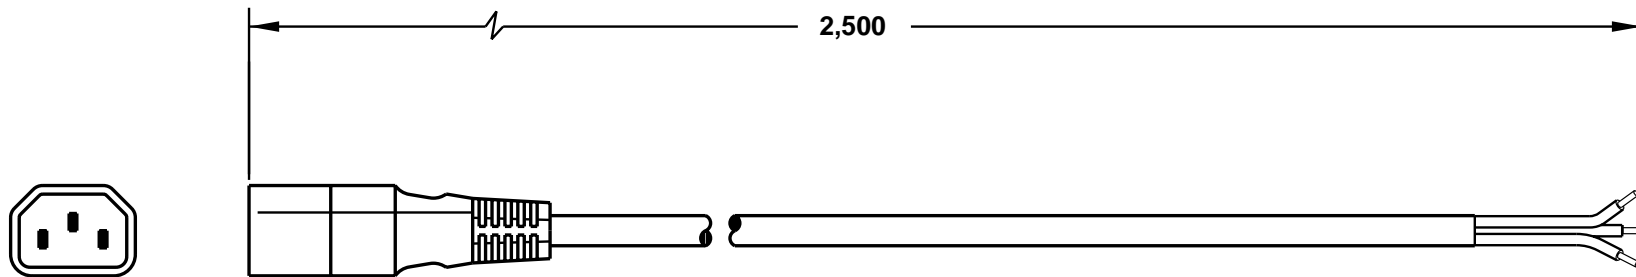

CAT. No.
98075

2.5 METER LONG POWER SUPPLY CORD WITH MOLDED IEC 60320 C-14 PLUG. CORDAGE: 3 x 18 AWG CONDUCTORS, BLACK PVC(SVT) JACKET, JACKET 8.0 DIAMETER (APPROX.). RATING: 10 AMPERE 250 VOLT

APPROVALS / CERT'S.

ALL DIMENSIONS ARE IN MILLIMETERS

CONDUCTOR INSULATION COLOR:
GREEN/YELLOW = GROUND
BLUE = NEUTRAL
BROWN=LINE