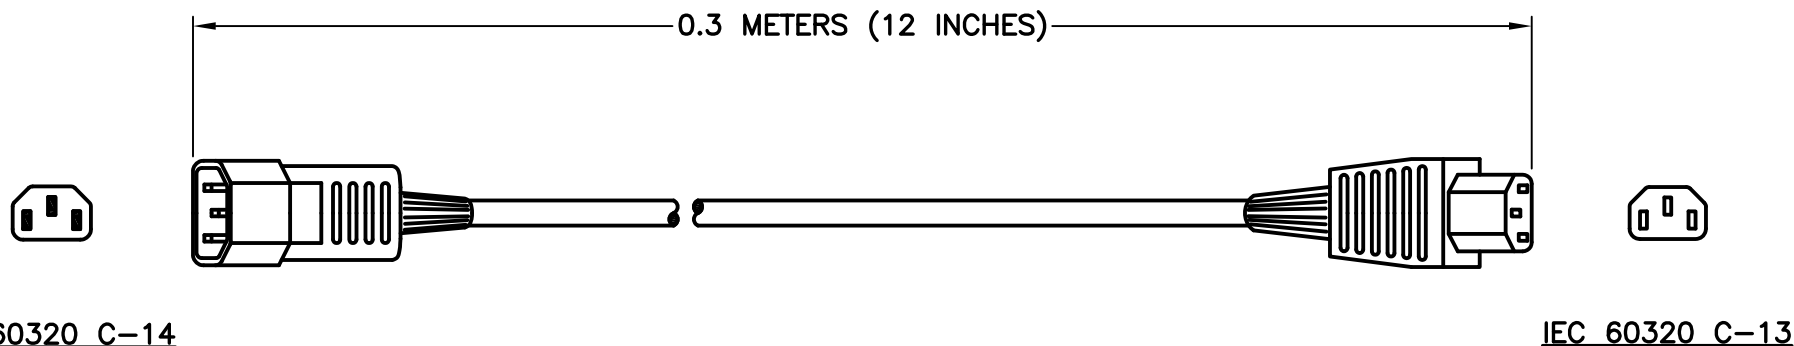

CAT. No.

98216X12IN

UNIVERSAL DETACHABLE CORD SET, IEC 60320 C-14 PLUG AND IEC 60320 C-13 CONNECTOR, 10 AMPERE 250 VOLT, SJTO, 105°C CORDAGE, 2 POLE-3 WIRE GROUNDING, 0.3 METERS (12 INCHES) LONG, BLACK.

RELATED POWER CORDS:

CATALOG No	LENGTH
98226	2.5 METERS
98220	2 METERS
98230	3 METERS
98230X5M	5 METERS
98216	1 METER
98216X12IN	12 INCHES
98216X18IN	18 INCHES
98216X24IN	24 INCHES
98216X30IN	30 INCHES
98216X36IN	36 INCHES
98216X48IN	48 INCHES
98216X60IN	60 INCHES
98216X72IN	72 INCHES
98216X96IN	96 INCHES
98216X10FT	10 FEET
98216X12FT	12 FEET
98216X15FT	15 FEET
98216X20FT	20 FEET
98226-Y	2.5 METERS
98226-Y18	18 INCHES
98226-Y72	72 INCHES

SPECIFICATIONS:

- OVERALL LENGTH: 0.3 METERS (12 INCHES)
- CONDUCTORS: 1.0 mm² x 3 (17 AWG X 3)
- JACKET: H05VV (SJTO), 105°C, BLACK
- PLUG: IEC 60320 C-14, STRAIGHT, BLACK
- CONNECTOR: IEC 60320 C-13, STRAIGHT, BLACK
- RATED: 10 AMPERE 250 VOLT
- CABLE DIAMETER (APPROX.): 8.0 mm
- GENERAL MATERIAL: PVC