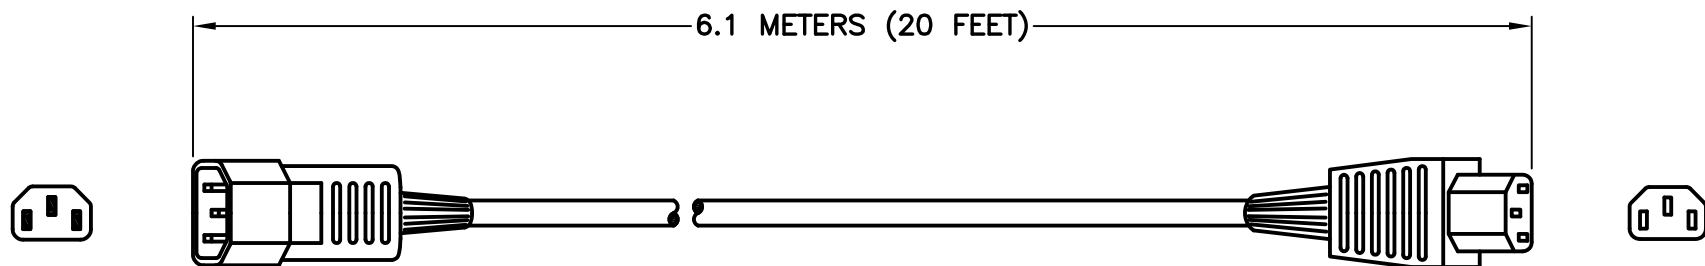

CAT. No.

98216X20FT

UNIVERSAL DETACHABLE CORD SET, IEC 60320 C-14 PLUG AND IEC 60320 C-13 CONNECTOR, 10 AMPERE 250 VOLT, SJTO, 105°C CORDAGE, 2 POLE-3 WIRE GROUNDING, 6.1 METERS (20 FEET) LONG, BLACK.

APPROVALS	UL <input checked="" type="checkbox"/>	CSA <input checked="" type="checkbox"/>	VDE <input checked="" type="checkbox"/>	DEMKO <input checked="" type="checkbox"/>	FI <input checked="" type="checkbox"/>	IMQ <input checked="" type="checkbox"/>	NEMKO <input checked="" type="checkbox"/>	SEMKO <input checked="" type="checkbox"/>	SEV <input checked="" type="checkbox"/>
CERTIFICATIONS	REACH <input checked="" type="checkbox"/>	ROHS <input checked="" type="checkbox"/>	CE <input checked="" type="checkbox"/>						
STANDARDS	IEC 60320 <input checked="" type="checkbox"/>								

RELATED POWER CORDS:

CATALOG No	LENGTH
98226	2.5 METERS
98220	2 METERS
98230	3 METERS
98230X5M	5 METERS
98216	1 METER
98216X12IN	12 INCHES
98216X18IN	18 INCHES
98216X24IN	24 INCHES
98216X30IN	30 INCHES
98216X36IN	36 INCHES
98216X48IN	48 INCHES
98216X60IN	60 INCHES
98216X72IN	72 INCHES
98216X96IN	96 INCHES
98216X10FT	10 FEET
98216X12FT	12 FEET
98216X15FT	15 FEET
98216X20FT	20 FEET
98226-Y	2.5 METERS
98226-Y18	18 INCHES
98226-Y72	72 INCHES

SPECIFICATIONS:

- OVERALL LENGTH: 6.1 METERS (20 FEET)
- CONDUCTORS: 1.0 mm² x 3 (17 AWG X 3)
- JACKET: H05VV (SJTO), 105°C, BLACK
- PLUG: IEC 60320 C-14, STRAIGHT, BLACK
- CONNECTOR: IEC 60320 C-13, STRAIGHT, BLACK
- RATED: 10 AMPERE 250 VOLT
- CABLE DIAMETER (APPROX.): 8.0 mm
- GENERAL MATERIAL: PVC