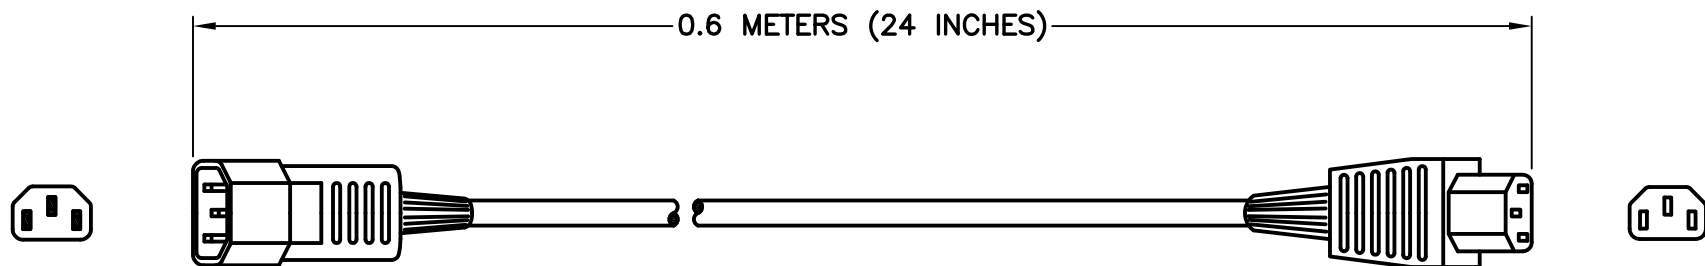

CAT. No.

98216X24IN

UNIVERSAL DETACHABLE CORD SET, IEC 60320 C-14 PLUG AND IEC 60320 C-13 CONNECTOR, 10 AMPERE 250 VOLT, SJTO, 105°C CORDAGE, 2 POLE-3 WIRE GROUNDING, 0.6 METERS (24 INCHES) LONG, BLACK.

RELATED POWER CORDS:

CATALOG No	LENGTH
98226	2.5 METERS
98220	2 METERS
98230	3 METERS
98230X5M	5 METERS
98216	1 METER
98216X12IN	12 INCHES
98216X18IN	18 INCHES
98216X24IN	24 INCHES
98216X30IN	30 INCHES
98216X36IN	36 INCHES
98216X48IN	48 INCHES
98216X60IN	60 INCHES
98216X72IN	72 INCHES
98216X96IN	96 INCHES
98216X10FT	10 FEET
98216X12FT	12 FEET
98216X15FT	15 FEET
98216X20FT	20 FEET
98226-Y	2.5 METERS
98226-Y18	18 INCHES
98226-Y72	72 INCHES

SPECIFICATIONS:

- OVERALL LENGTH: 0.6 METERS (24 INCHES)
- CONDUCTORS: 1.0 mm<sup>2</sup> x 3 (17 AWG X 3)
- JACKET: H05VV (SJTO), 105°C, BLACK
- PLUG: IEC 60320 C-14, STRAIGHT, BLACK
- CONNECTOR: IEC 60320 C-13, STRAIGHT, BLACK
- RATED: 10 AMPERE 250 VOLT
- CABLE DIAMETER (APPROX.): 8.0 mm
- GENERAL MATERIAL: PVC