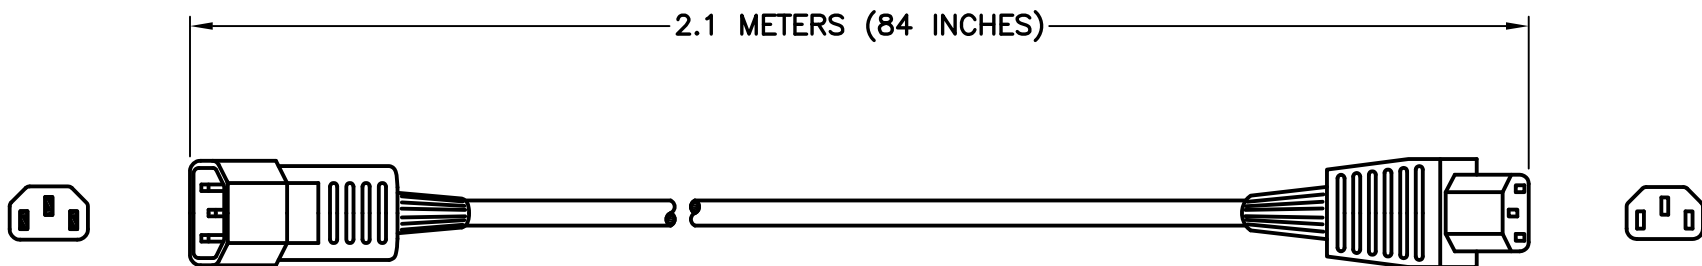

CAT. No.

98216X84IN

UNIVERSAL DETACHABLE CORD SET, IEC 60320 C-14 PLUG AND IEC 60320 C-13 CONNECTOR, 10 AMPERE 250 VOLT, SJTO, 105°C CORDAGE, 2 POLE-3 WIRE GROUNDING, 2.1 METERS (84 INCHES) LONG, BLACK.

RELATED POWER CORDS:

CATALOG No	LENGTH
98226	2.5 METERS
98220	2 METERS
98230	3 METERS
98230X5M	5 METERS
98216	1 METER
98216X12IN	12 INCHES
98216X18IN	18 INCHES
98216X24IN	24 INCHES
98216X30IN	30 INCHES
98216X36IN	36 INCHES
98216X48IN	48 INCHES
98216X60IN	60 INCHES
98216X72IN	72 INCHES
98216X84IN	84 INCHES
98216X96IN	96 INCHES
98216X108IN	108 INCHES
98216X10FT	10 FEET
98216X12FT	12 FEET
98216X15FT	15 FEET
98216X20FT	20 FEET
98226-Y	2.5 METERS
98226-Y18	18 INCHES
98226-Y72	72 INCHES

SPECIFICATIONS:

- OVERALL LENGTH: 2.1 METERS (84 INCHES)
- CONDUCTORS: 1.0 mm<sup>2</sup> x 3 (17 AWG X 3)
- JACKET: H05VV (SJTO), 105°C, BLACK
- PLUG: IEC 60320 C-14, STRAIGHT, BLACK
- CONNECTOR: IEC 60320 C-13, STRAIGHT, BLACK
- RATED: 10 AMPERE 250 VOLT
- CABLE DIAMETER (APPROX.): 8.0 mm
- GENERAL MATERIAL: PVC