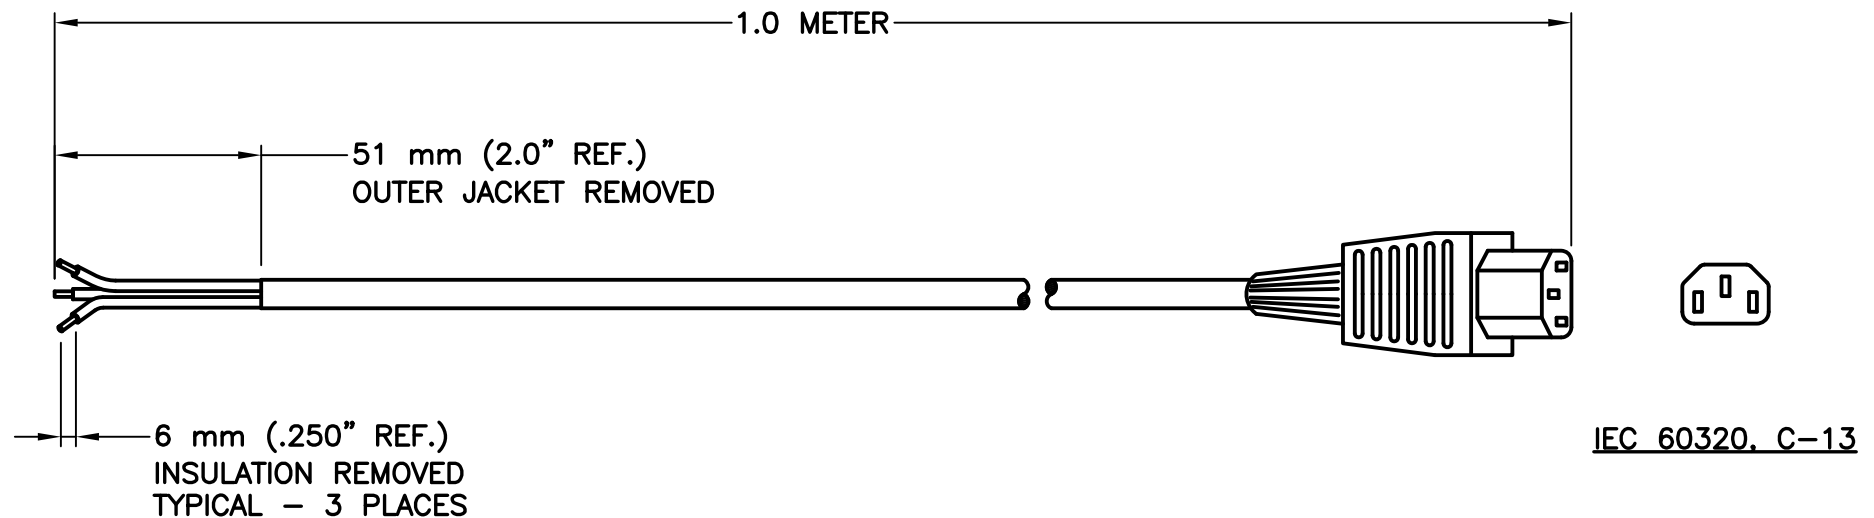

CAT. No.

98585

ACCESSORY POWER SUPPLY CORD SET, IEC-60320 C-13 CONNECTOR, 13A-250V, 16/3 AWG, SJTO, 105°C CORDAGE, 1 METER LONG, ROJ=2 IN. STRIP=1/4 IN. BLACK.

APPROVALS	C-UL-US (UL/CSA) <input checked="" type="checkbox"/>
CERTIFICATIONS	ROHS <input checked="" type="checkbox"/> REACH <input checked="" type="checkbox"/>
STANDARDS	IEC 60320 <input checked="" type="checkbox"/>

SPECIFICATIONS:

1. OVERALL LENGTH: 1.0 METER
2. CONDUCTORS: 16 AWG X 3
3. JACKET: SJTO, 105°C, BLACK
4. PLUG: NONE
5. CONNECTOR: IEC 60320 C-13, STRAIGHT, BLACK
6. RATED: 13 AMPERE 250 VOLT

International Configurations, Inc. P.O. Box 3374 Enfield, Connecticut 06083 TEL (860)749-6380 FAX (860)749-2985