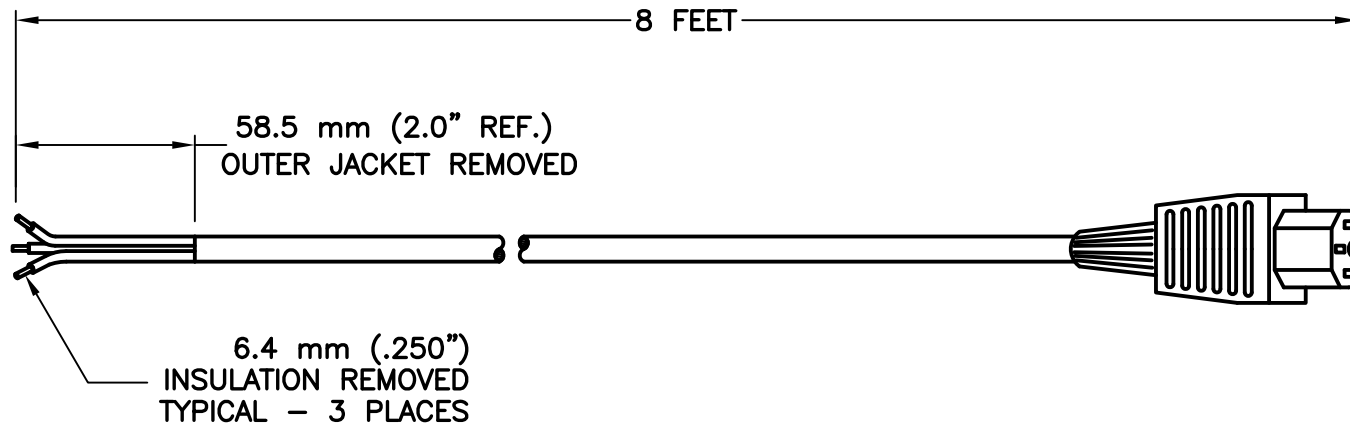

CAT. No.

98716X8FT

POWER SUPPLY CORD SET, IEC-60320 C-15 CONNECTOR, 15A 250V, 14/3 AWG, 105° C, BLACK, SJT CORDAGE, 8 FEET LONG, 2P 3W GROUNDING, UL, C-UL (CSA) LISTED.

APPROVALS

UL  C-UL (CSA)

CERTIFICATIONS

CE  REACH  ROHS

STANDARDS

IEC 60320

**SPECIFICATIONS:**

- 1. OVERALL LENGTH: 8 FEET
- 2. CONDUCTORS: 14 AWG x 3 (WHITE, BLACK, GREEN)
- 3. JACKET: SJT, 105°C, BLACK
- 4. PLUG: IEC 60320 C-14, STRAIGHT, BLACK
- 5. CONNECTOR: IEC 60320 C-15, STRAIGHT, BLACK
- 6. RATED: 15 AMPERE 250 VOLT

**RELATED POWER CORDS**

CATALOG No	POWERCORD DESCRIPTION
98716X10FT	10 FEET
98716X15FT	15 FEET

IEC 60320. C-15