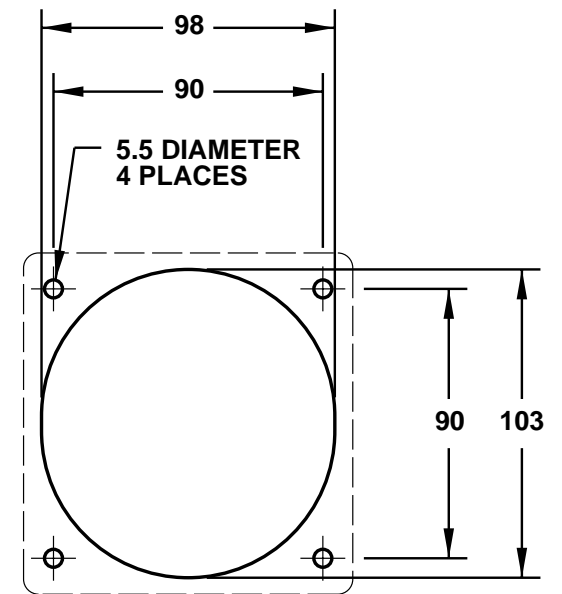

CAT. No.  
**999-12108**

IEC 309 CEE 17 OUTLET, WATERTIGHT, RED, 125 AMPERE, 220/380-240/415 VOLT, 50/60HZ ,  
3 POLE + NEUTRAL + EARTH  
STANDARDS: IEC 309, BS 4343, DIN 49462/63, VDE 0623

APPROVALS / CERT'S.

VDE

ALL DIMENSIONS ARE IN MILLIMETERS

PANEL CUTOUT