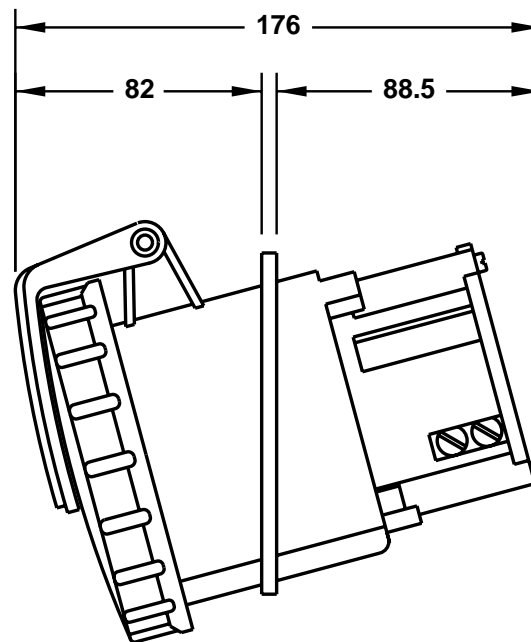

CAT. No.  
**999-12108**

IEC 309 CEE 17 OUTLET, WATERTIGHT, RED, 125 AMPERE, 220/380-240/415 VOLT, 50/60HZ ,  
3 POLE + NEUTRAL + EARTH  
STANDARDS: IEC 309, BS 4343, DIN 49462/63, VDE 0623

APPROVALS / CERT'S.

VDE

ALL DIMENSIONS ARE IN MILLIMETERS

PANEL CUTOUT