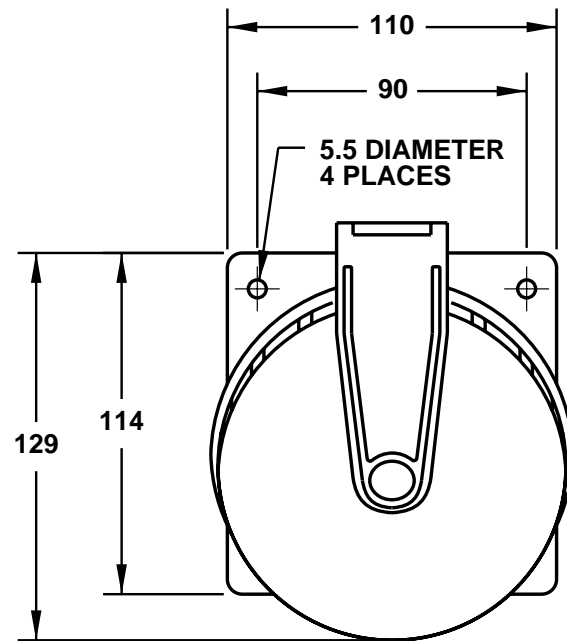

CAT. No.  
**999-12108**

IEC 309 CEE 17 OUTLET, WATERTIGHT, RED, 125 AMPERE, 220/380-240/415 VOLT, 50/60HZ ,  
3 POLE + NEUTRAL + EARTH  
STANDARDS: IEC 309, BS 4343, DIN 49462/63, VDE 0623

APPROVALS / CERT'S.

VDE

ALL DIMENSIONS ARE IN MILLIMETERS

PANEL CUTOUT