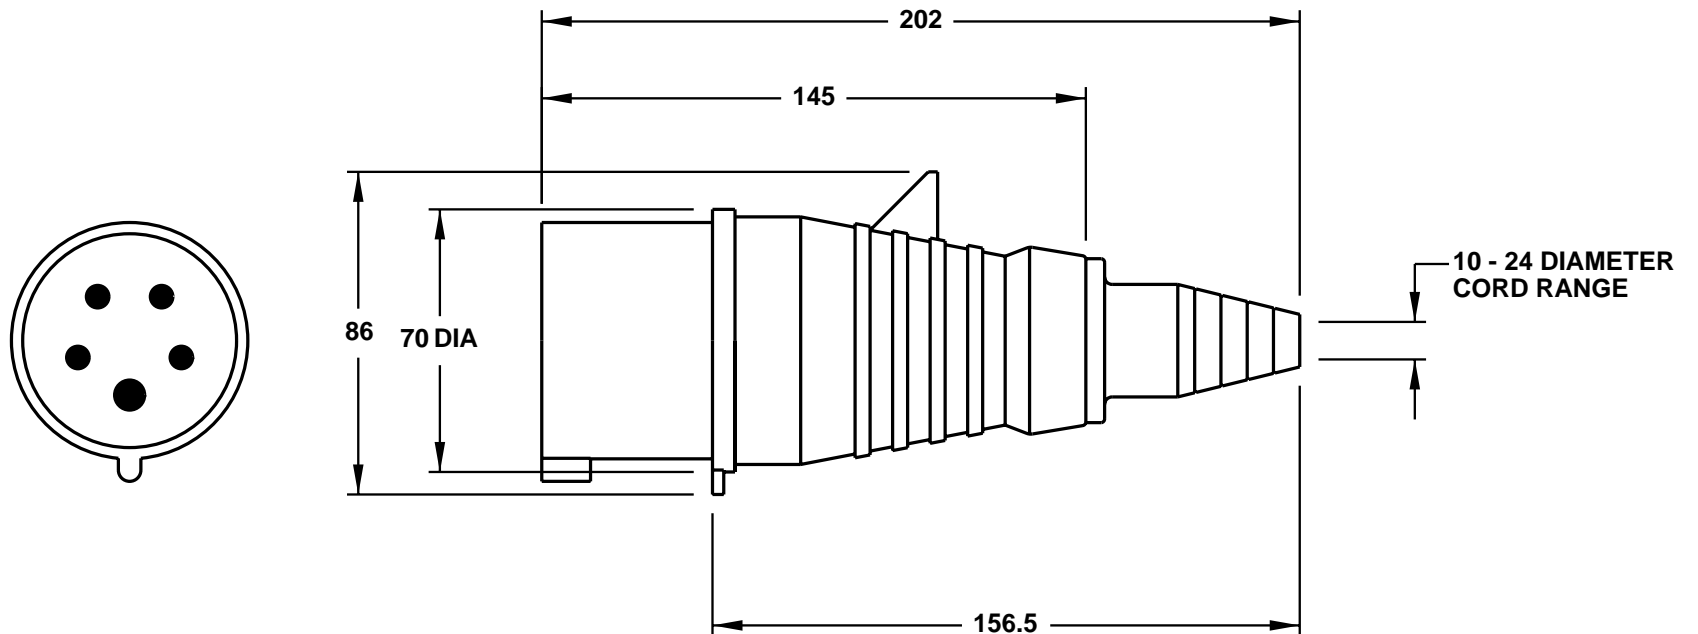

CAT. No.
999-204

IEC 309 CEE 17 PLUG WITH CABLE SLEEVE, RED, 32 AMPERE 230 / 400 VOLT 6H , 50 / 60 HZ,
3 POLE + NEUTRAL + EARTH
STANDARDS: IEC 309, BS 4343, DIN 49462/63, VDE 0623

APPROVALS / CERT'S. | VDE

ALL DIMENSIONS ARE IN MILLIMETERS

www.InternationalConfig.com
sales@internationalconfig.com