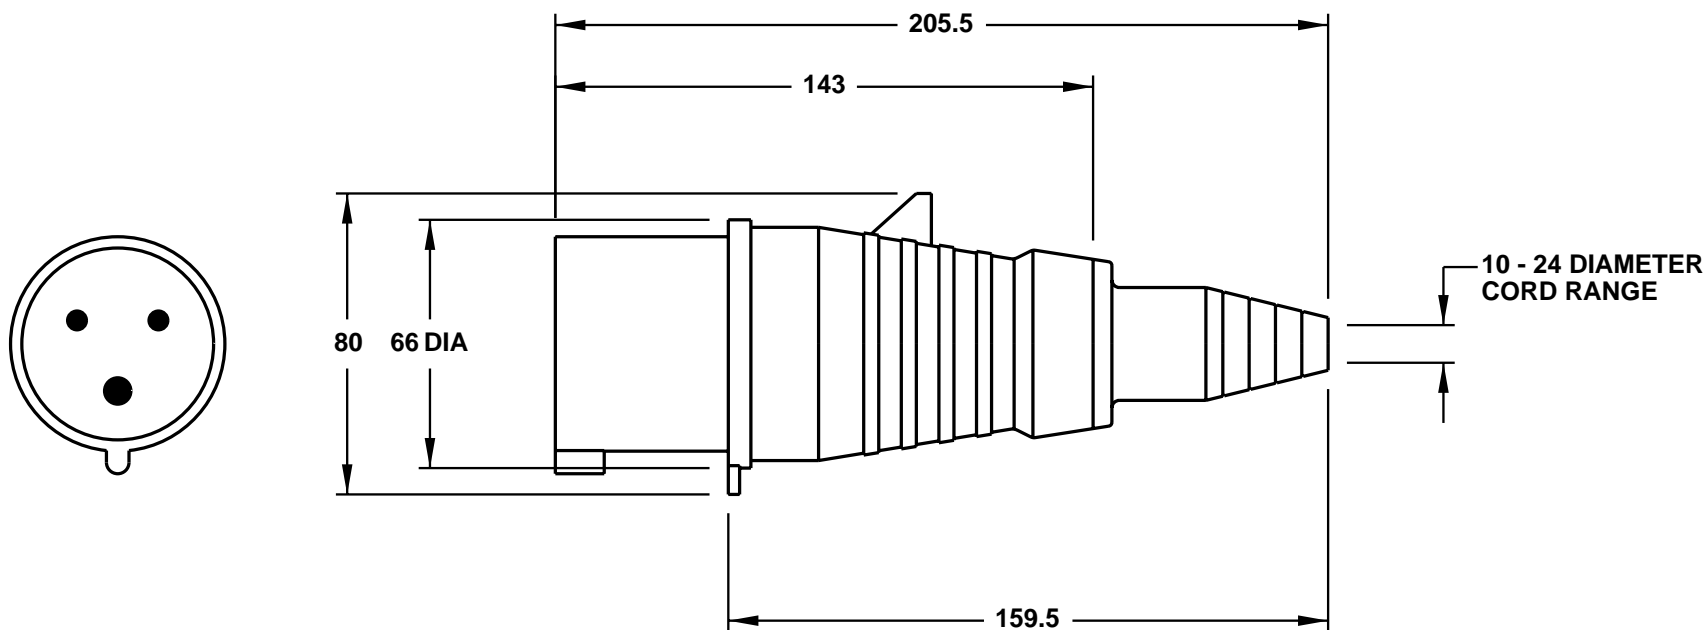

CAT. No.

999-21013

IEC 309 CEE 17 PLUG WITH CABLE SLEEVE, BLUE, 32 AMPERE 220 / 240 VOLT, 50 / 60 HZ, 2 POLE + EARTH

STANDARDS: IEC 309, BS 4343, DIN 49462/63, VDE 0623

APPROVALS / CERT'S.

VDE

ALL DIMENSIONS ARE IN MILLIMETERS