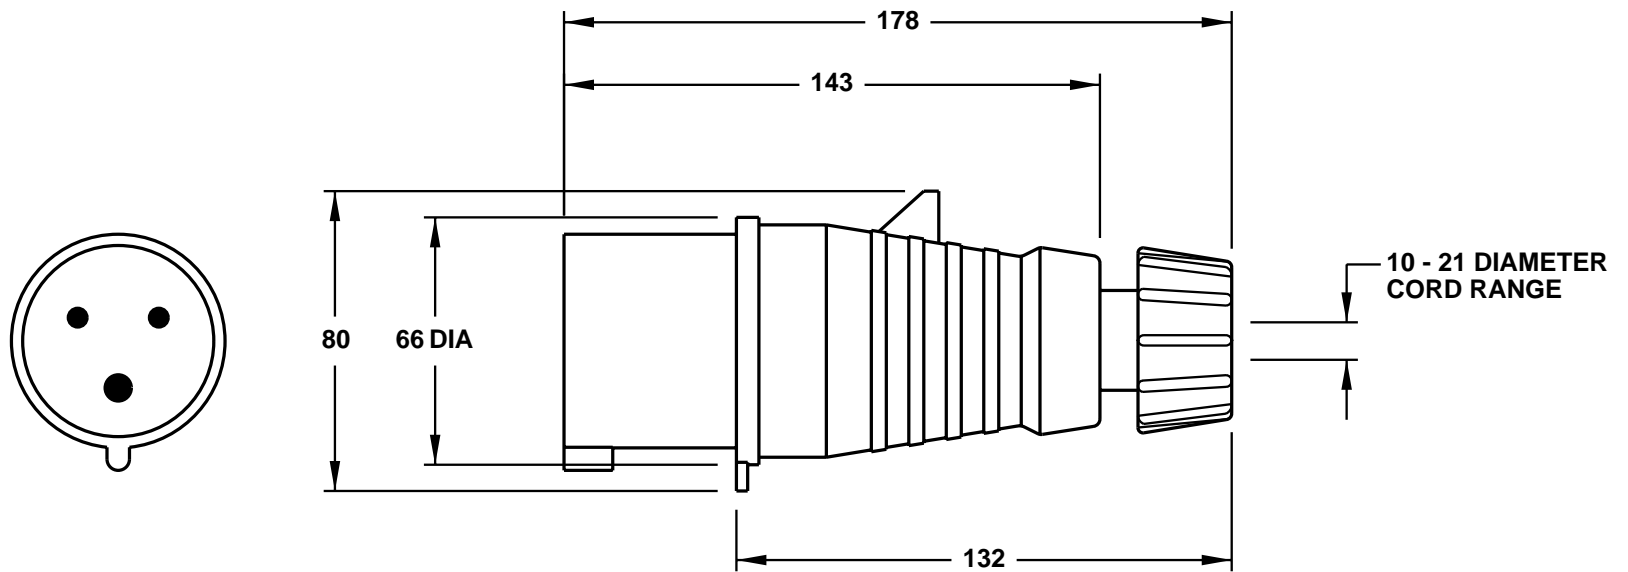

CAT. No.  
**999-2138**

IEC 309 CEE 17 PLUG WITH COMPRESSION TYPE STRAIN RELIEF, BLUE, 32 AMPERE 220 / 240 VOLT, 50 / 60 HZ,  
2 POLE + EARTH  
STANDARDS: IEC 309, BS 4343, DIN 49462/63, VDE 0623

APPROVALS / CERT'S. VDE

ALL DIMENSIONS ARE IN MILLIMETERS

[www.InternationalConfig.com](http://www.InternationalConfig.com)  
[sales@internationalconfig.com](mailto:sales@internationalconfig.com)