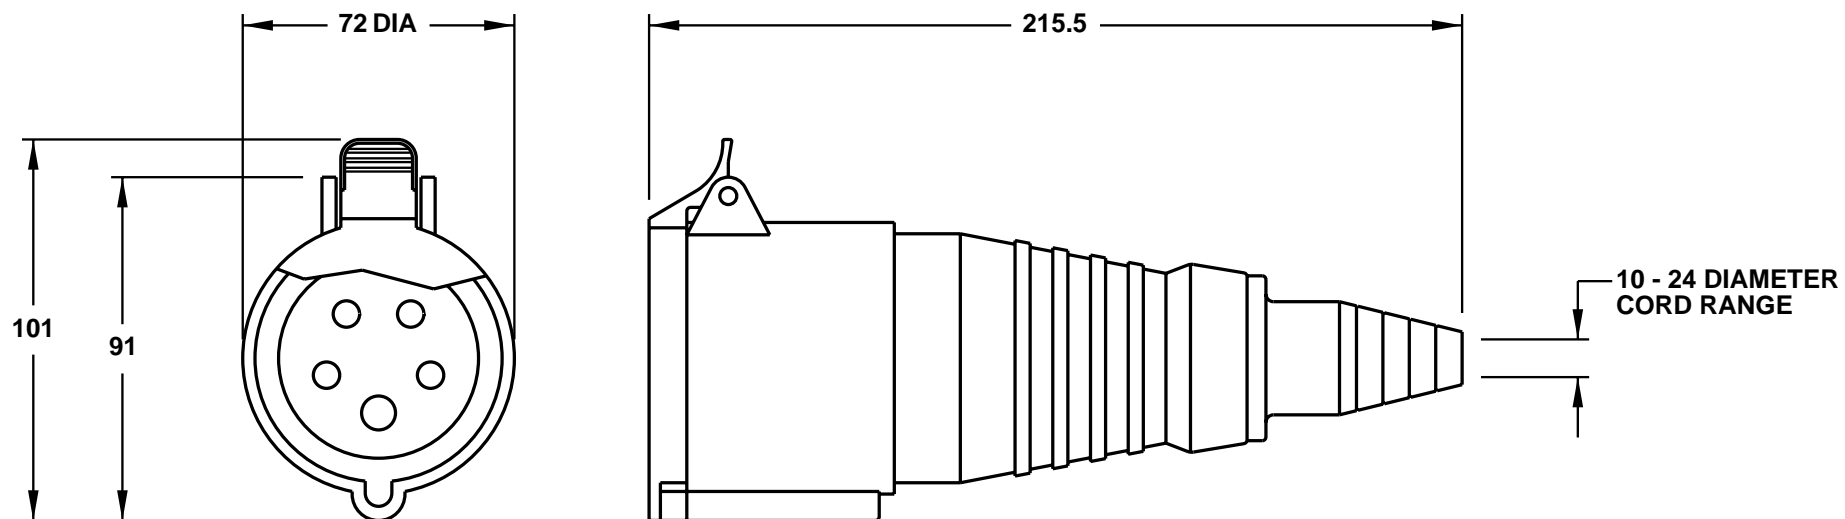

CAT. No.
999-304

IEC 309 CEE 17 CONNECTOR WITH CABLE SLEEVE, RED, 32 AMPERE 230 / 400 VOLT 6H, 50 / 60 HZ,
3 POLE + NEUTRAL + EARTH
STANDARDS: IEC 309, BS 4343, DIN 49462/63, VDE 0623

APPROVALS / CERT'S. | VDE

ALL DIMENSIONS ARE IN MILLIMETERS

NOTE: FOR CLARITY THIS VIEW IS
SHOWN WITH LIFT LID BROKEN