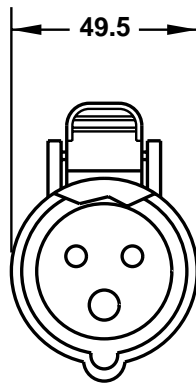

CAT. No.
999-31001

IEC 309-CEE17 CONNECTOR WITH CABLE SLEEVE, BLUE, 16 AMPERE 220/240 VOLT, 50/60HZ, 2 POLE + EARTH

STANDARDS: BS 4343, DIN 49462/463

APPROVALS / CERT'S.

DEMKO

OVE

VDE

ALL DIMENSIONS ARE IN MILLIMETERS

NOTE: FOR CLARITY THIS VIEW IS
SHOWN WITH LIFT LID BROKEN