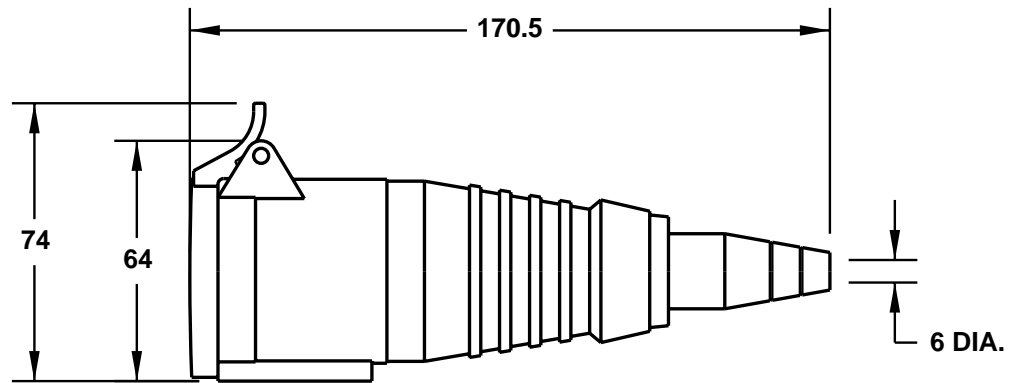

CAT. No.
999-31001

IEC 309-CEE17 CONNECTOR WITH CABLE SLEEVE, BLUE, 16 AMPERE 220/240 VOLT, 50/60HZ, 2 POLE + EARTH

STANDARDS: BS 4343, DIN 49462/463

APPROVALS / CERT'S.

DEMKO

OVE

VDE

ALL DIMENSIONS ARE IN MILLIMETERS

NOTE: FOR CLARITY THIS VIEW IS
SHOWN WITH LIFT LID BROKEN